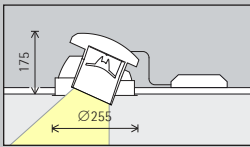

Maat 8

19,9W/2834lm	12,6W/1443lm (Narrow spot)
30,3W/4035lm	

36,7W/3346lm

	2700K CRI 92		3500K CRI 92
	3000K CRI 92		4000K CRI 82
	3000K CRI 97		4000K CRI 92

	Tunable white
--	---------------

Inbouwspots	Inbouwbreedstralers
Narrow spot	Wide flood
Spot	Extra wide flood
Flood	Oval flood
Inbouw-lens-wallwashers	Oval wide flood
Wallwash	