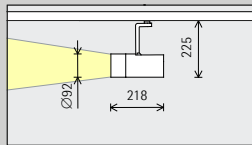

Uniscan 48V voor Minirail spanningsrails

Maat

M
Ø 92mm

LED-module Maximale waarde bij 4000K CRI 82

14,1W/1901lm	4,2W/481lm (Narrow spot)
21,6W/2673lm	

18,2W/2156lm

Lichtkleur

	2700K CRI 92		3500K CRI 92
	3000K CRI 92		4000K CRI 82
	3000K CRI 97		4000K CRI 92

	Tunable white

Lichtverdeling

Spots		Breedstralers	
	Narrow spot		Wide flood
	Spot		Extra wide flood
	Flood		Oval flood
	Zoomspots		Oval wide flood
	Zoom spot		Lens-wallwashers
	Zoom oval		Wallwash
	Contourenspots		
	Narrow framing		
	Wide framing		

Spots		Breedstralers	
	Spot		Wide flood
	Flood		Extra wide flood
	Zoomspots		Oval flood
	Zoom spot		Oval wide flood
	Zoom oval		Lens-wallwashers
	Contourenspots		Wallwash
	Narrow framing		
	Wide framing		

Regeling

	On-board Dim
	Casambi Bluetooth + DALI via Gateway
	Zigbee

	Casambi Bluetooth + DALI via Gateway
	Zigbee

Kleur (huis)

	Wit		Zilver
	Zwart		10.000 kleuren *

	Wit		Zilver
	Zwart		10.000 kleuren *

Toebehoren

	Lenzen		Lens Units		Snoot		Add-on Control Units
	Filtro		Honingraatraster		Antiverblindingskleppen		DALI-Casambi Gateway