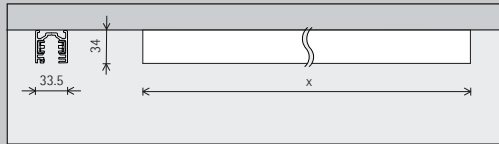

ERCO track and singlets

ERCO track

Type of mounting

	Structure
	Recessed (via accessories)
	Pendant (via accessories)

Length

1000mm	4000mm
2000mm	Special length *
3000mm	

Application

3-circuit ✓ Switchable ✓ Phase dimmable ✓ Phase dimmable (via Multi Dim) ✓ Push Dim (via Multi Dim) ✓ Casambi Bluetooth ✓ Zigbee	DALI ✓ DALI ✓ DALI dimmable (via Multi Dim)

Colour (housing)

	White		Silver
	Black		10,000 colours *