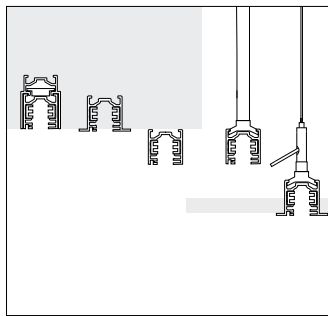

A diversity of mounting methods

With the appropriate accessories you can flush mount in ceilings or walls instead of surface mounting, or use pendant suspensions in high rooms.