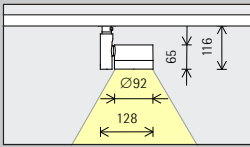

M
 Ø 92mm

17,0W/2339lm	4,2W/464lm (Narrow spot)
26,1W/3328lm	

12,6W/1335lm

	2700K CRI 92		3500K CRI 92
	3000K CRI 92		4000K CRI 82
	3000K CRI 97		4000K CRI 92

	Tunable white
--	---------------

Spots	Breedstralers
Narrow spot	Wide flood
Spot	Extra wide flood
Flood	Oval flood
Zoomspots	Oval wide flood
Zoom spot	Lens-wallwashers
Zoom oval	Wallwash
Contourenspots	
Narrow framing	
Wide framing	