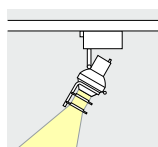

Projector spotlights

Low-voltage halogen lamps

	Silver
50W 1250lm	74759.000

Metal halide lamps

	Silver
20W 1650lm	73836.000