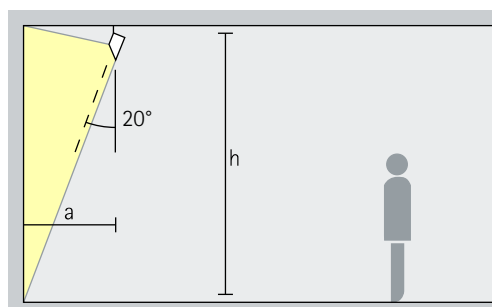

Low-voltage halogen lamps
50W
1250lm

High-pressure discharge lamps
20W
1650lm

Spotlights

Angle of tilt for accent lighting: 30°

Projector spotlights

When projecting images, consider distortion

Lens wallwashers