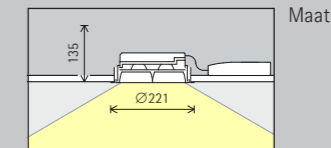

Maat 7

32W/4400lm

	2700K CRI 92		3500K CRI 92
	3000K CRI 92		4000K CRI 82
	3000K CRI 97		4000K CRI 92

Downlights	Lens-wallwashers
Extra wide flood	Wallwash
Downlights oval flood	
Oval flood	

	Schakelbaar		DALI
	Fasendimbaar		Casambi Bluetooth

Toebehoren

	Betoninbouwhuis		Afstandsplaat		Compensatieset
	Inbouwing		Cassette voor paneelplafonds		Afdekring

Artikelnummers en planningsgegevens:
www.erco.com/013681

Design en toepassing:
www.erco.com/compact