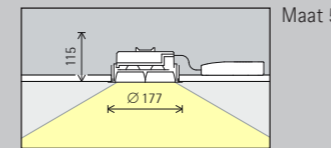

Maat 5

24W/3300lm

	2700K CRI 92		3500K CRI 92
	3000K CRI 92		4000K CRI 82
	3000K CRI 97		4000K CRI 92

Downlights	Lens-wallwashers
Extra wide flood	Wallwash
Downlights oval flood	Dubbele wallwashers
Oval flood	Double Wallwash

	Schakelbaar		DALI
	Fasendimbaar		Casambi Bluetooth