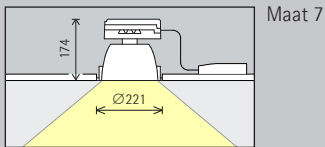

Maat 7

24W/3300lm
38W/4920lm

	2700K CRI 92		3500K CRI 92
	3000K CRI 92		4000K CRI 82
	3000K CRI 97		4000K CRI 92

Downlights		Lens-wallwashers	
	Flood		Wallwash
	Wide flood		

	Schakelbaar		DALI
	Fasendimbaar		Casambi Bluetooth