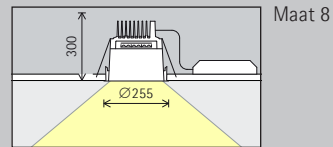

Maat 8

48W/6390lm
76W/8990lm

	2700K CRI 92		3500K CRI 92
	3000K CRI 92		4000K CRI 82
	3000K CRI 97		4000K CRI 92

Downlights	
	Flood
	Wide flood

	Schakelbaar
	DALI

* op aanvraag verkrijgbaar

Artikelnummers en plannings-
gegevens:
www.erco.com/014930

Design en toepassing:
www.erco.com/atrium-df