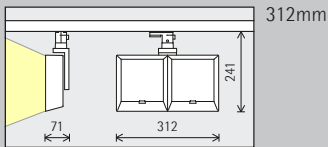

48W/6600lm	24/3300lm (Narrow spot)	30W/1900lm

	2700K CRI 92		3500K CRI 92
	3000K CRI 92		4000K CRI 82
	3000K CRI 97		4000K CRI 92

	RGBW

Spots	Breedstralers
Narrow spot	Wide flood
Spot	Extra wide flood
Flood	Oval flood
	Lens-wallwashers
	Wallwash

Spots	Breedstralers
Spot	Wide flood
Flood	Extra wide flood
Lens-wallwashers	Oval flood
Wallwash	

	Schakelbaar		DALI
	Fasendimbaar + On-board Dim		Casambi Bluetooth

	DALI

	Wit		Zilver
	Zwart		10.000 kleuren *

	Wit		Zilver
	Zwart		10.000 kleuren *

* op aanvraag verkrijgbaar

Artikelnummers en plannings-gegevens:
www.erco.com/012364

Design en toepassing:
www.erco.com/light-board