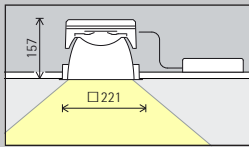

Maat 7

32W/4400lm	8W/1100lm (Narrow spot)

	2700K CRI 92		3500K CRI 92
	3000K CRI 92		4000K CRI 82
	3000K CRI 97		4000K CRI 92

Downlights		Richtbare spots	
	Wide flood		Narrow spot
	Extra wide flood		Spot
Lens-wallwashers			Flood
	Wallwash		

	Schakelbaar		DALI
	Fasendimbaar		Casambi Bluetooth

* op aanvraag verkrijgbaar

Artikelnummers en plannings-
gegevens:
www.erco.com/014091

Design en toepassing:
www.erco.com/quintessence-round