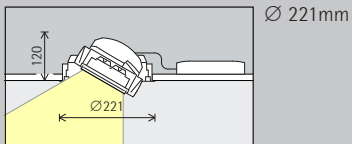

24W/3300lm	8W/1100lm (Narrow spot)
38W/4920lm	13W/1640lm (Narrow spot)

	2700K CRI 92		3500K CRI 92
	3000K CRI 92		4000K CRI 82
	3000K CRI 97		4000K CRI 92

Infällda strålkastare		Infällda washers	
	Narrow spot		Wide flood
	Spot		Extra wide flood
	Flood		Oval flood
Infällda lins-wallwashers			
	Wallwash		