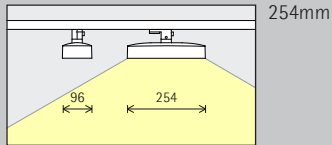

Compar for track 220-240V

Construction size

LED module
Maximum value
at 4000K CRI 82

12W/1650lm
19W/2460lm

Light colour

	2700K CRI 92		3500K CRI 92
	3000K CRI 92		4000K CRI 82
	3000K CRI 97		4000K CRI 92

Light distribution

Downlights	Downlights oval flood
Wide flood	Oval flood
Extra wide flood	Double wallwashers
Downlights oval wide flood	Double wallwash
Oval wide flood	

Control

Switchable	DALI
Phase dimmable + On-board Dim	Casambi Bluetooth

Colour (housing/louvre)

	White/Silver		White/Black		10,000 colours */ Silver
	Black/Silver		Black/Black		10,000 colours */ Black
	Silver/Silver		Silver/Black