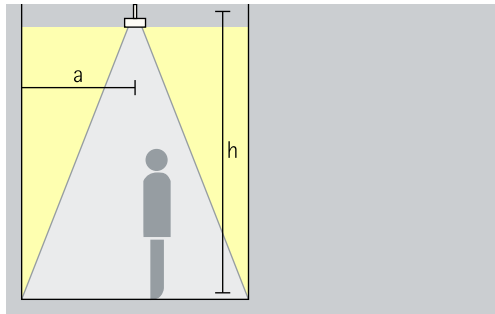

Compar for track 220-240V – Luminaire arrangement

Double wallwashers

Wallwashing

For the uniform vertical lighting of opposite walls, the distance to the wall (a) on both sides with Compar double wallwashers should be around one third of the room height (h). The luminaires should always be positioned on the central axis between the walls.

Arrangement: $a = 1/3 \times h$