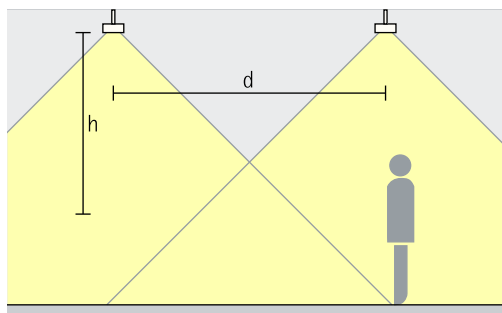

Downlights oval wide flood

Oval wide flood

General lighting

To achieve a high level of uniformity and good facial recognition when illuminating office workstations, up to 1.5 times the height (h) of the luminaire above the working plane can be used for the spacing (d) between two luminaires. The intersecting beams produce excellent uniformity. The recommended offset from the wall is half the luminaire spacing.

Rough guide: $d \leq 1.5 \times h$

Application area: flexible lighting for office workplaces.