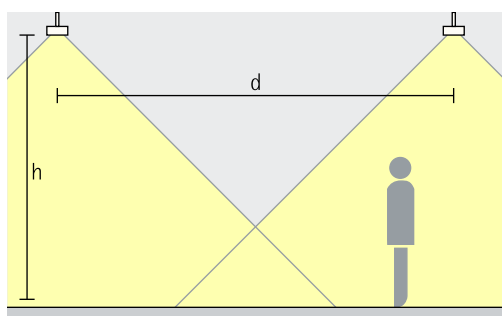

Rough guide: $d \leq 1.5 \times h$

Application area: as ambient lighting in the room and as flexible illumination of office workplaces.

Downlights oval wide flood

Oval wide flood

General lighting

To achieve a high level of uniformity and good facial recognition when illuminating office workstations, up to 1.5 times the height (h) of the luminaire above the working plane can be used for the spacing (d) between two luminaires. The intersecting beams produce excellent uniformity. The recommended offset from the wall is half the luminaire spacing.

Rough guide: $d \leq 1.5 \times h$

Application area: flexible lighting for office workplaces.

Downlights oval flood

Oval flood

Linear lighting

Mounted in a row, the oval beams generate linear illumination, for example for circulation areas in the office or for hallways. As an approximate luminaire distance (d) between two luminaires, 1.5 times the height (h) of the luminaire above the working plane can be used.