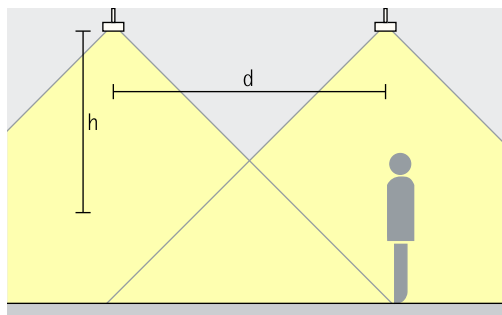

Compar for track 220-240V – Luminaire arrangement

Downlights

Wide flood, Extra wide flood

General lighting

As an approximate luminaire distance (d) between two luminaires, the height (h) of the luminaire above the working plane can be used. The intersecting beams produce excellent uniformity. The recommended offset from the wall is half the luminaire spacing.