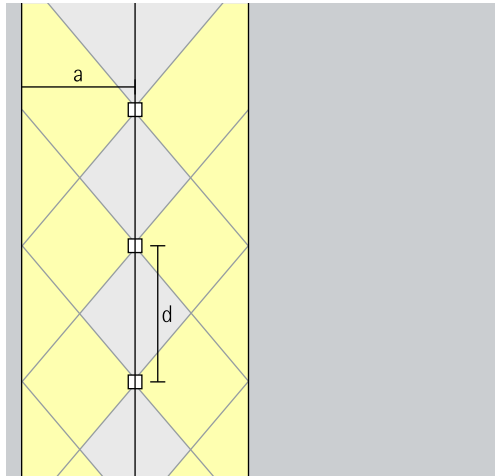

For good longitudinal uniformity, the spacing (d) of Compar lens wallwashers may be up to 1.3 times the offset from the wall (a).

Arrangement: $d \leq 1.3 \times a$

Optimal wall distances and luminaire spacing values for individual products are specified in the wall-washer tables at erco.com and on the product data sheets.