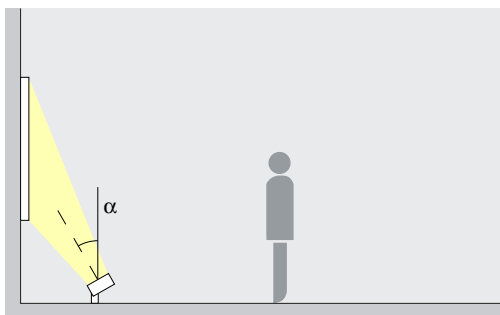

Gecko Projectors, floodlights, wallwashers – Luminaire arrangement

Projectors

Narrow spot, Spot, Flood

Accentuation

The ideal angle of tilt (α) for accent lighting with Gecko projectors is around 30° . This emphasises the three-dimensionality of architectural details, sculptures or trees, without distorting the spatial impression with excessive shadowing.

Arrangement: $\alpha = 30^\circ$