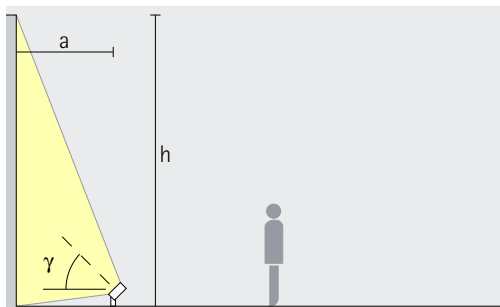

Arrangement: $\alpha = 30^\circ$

Floodlights

Wide flood, Extra wide flood, Oval flood

Washlighting

Gecko projectors ensure uniform floodlighting of long wall surfaces, columns or trees. The ideal angle of tilt (α) for this is around 30°

Arrangement: $\alpha = 30^\circ$

Lens wallwashers

Wallwash

Wallwashing

Uniform vertical illuminance in the outdoor area defines spatial borders. Here, the distance (a) of Gecko lens wallwashers from the wall should be around one third of the room height (h). This results in an angle of tilt (γ) of approx. 55° .