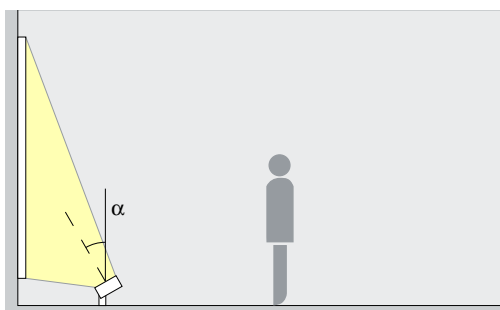

Floodlights

Wide flood, Extra wide flood, Oval flood

Washlighting

Gecko projectors ensure uniform floodlighting of long wall surfaces, columns or trees. The ideal angle of tilt (α) for this is around 30°

Arrangement: $\alpha = 30^\circ$