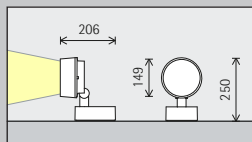

Gecko Projectors, floodlights, wallwashers

Construction size

Ø 149mm

LED module Maximum value at 4000K CRI 82

12W/1650lm	8W/1100lm (Narrow spot)
18W/2475lm	

Light colour

	2700K CRI 92 *		3500K CRI 92 *
	3000K CRI 92		4000K CRI 82
	3000K CRI 97 *		4000K CRI 92 *

Light distribution

Projectors	Floodlights
Narrow spot	Wide flood
Spot	Extra wide flood
Flood	Oval flood
	Lens wallwashers
	Wallwash

Control

	Switchable
	DALI

Colour (housing)

	Graphit m
	10,000 colours *

Accessories

	Distribution box		Spacer
	Ground spike