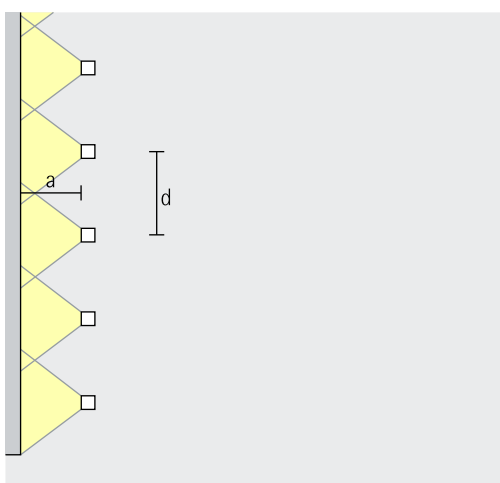

Arrangement: $\alpha = 30^\circ$

Lens wallwashers

Wallwash

Wallwashing

Uniform vertical illuminance in the outdoor area defines spatial borders. Here, the distance (a) of Gecko lens wallwashers from the wall should be around one third of the room height (h). This results in an angle of tilt (γ) of approx. 55° .

Arrangement: $a = 1/3 \times h$ or $\gamma = 55^\circ$

For good longitudinal uniformity, the spacing (d) of Gecko lens wallwashers may be up to 1.2 times the offset from the wall (a).

Arrangement: $d \leq 1.2 \times a$