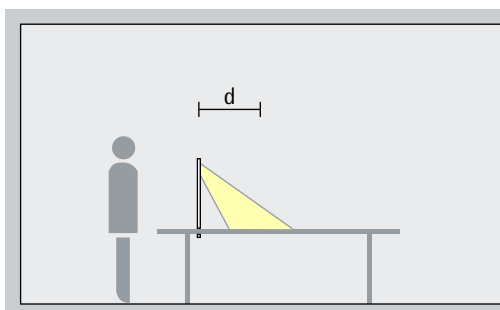

Task lights

Workplace lighting

Lucy task lights with a pedestal can be positioned anywhere in the room. For optimum illumination of the desktop, the luminaire should be placed on the left side for right-handers and on the right for left-handers.

From a single position, the illuminated surface can be adjusted to the area of the visual task thanks to a luminaire head that can be rotated by 180° (α).

Arrangement: $\alpha = 180^\circ$

The position of Lucy task lights for desktop mounting depends on the surface to be illuminated. For optimum illumination of the desktop, the luminaire should be placed on the left side for right-handers and on the right for left-handers. The recommended mounting point is around 40-50cm (a) from the edge of the desk, with a distance (d) of around 50cm to the centre of the beam.

Arrangement: $a = 40-50\text{cm}$ and $d = 50\text{cm}$

From a single position, the illuminated surface can be adjusted to the area of the visual task thanks to a luminaire head that can be rotated by 180° (α).