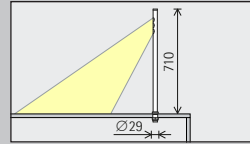

Arrangement: $\alpha = 180^\circ$

Lucy Task lights

Construction size 749mm

LED module
Maximum value at 4000K CRI 82

10W/1230lm

Light colour

	2700K CRI 92		3500K CRI 92
	3000K CRI 92		4000K CRI 82
	3000K CRI 97		4000K CRI 92

Light distribution

	Task lights
	Wide beam

Control

Colour (housing)

	White		Silver
	Black		10,000 colours *

Construction size 710mm

10W/1230lm

	2700K CRI 92		3500K CRI 92
	3000K CRI 92		4000K CRI 82
	3000K CRI 97		4000K CRI 92