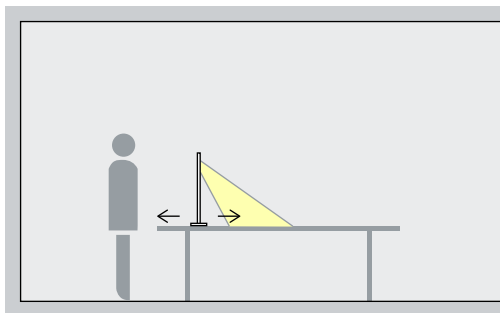

Task lights

Workplace lighting

Lucy task lights with a pedestal can be positioned anywhere in the room. For optimum illumination of the desktop, the luminaire should be placed on the left side for right-handers and on the right for left-handers.

From a single position, the illuminated surface can be adjusted to the area of the visual task thanks to a luminaire head that can be rotated by 180° (α).

Arrangement: $\alpha = 180^\circ$

The position of Lucy task lights for desktop mounting depends on the surface to be illuminated. For optimum illumination of the desktop, the luminaire should be placed on the left side for right-handers and on the right for left-handers. The recommended mounting point is around 40-50cm (a) from the edge of the desk, with a distance (d) of around 50cm to the centre of the beam.