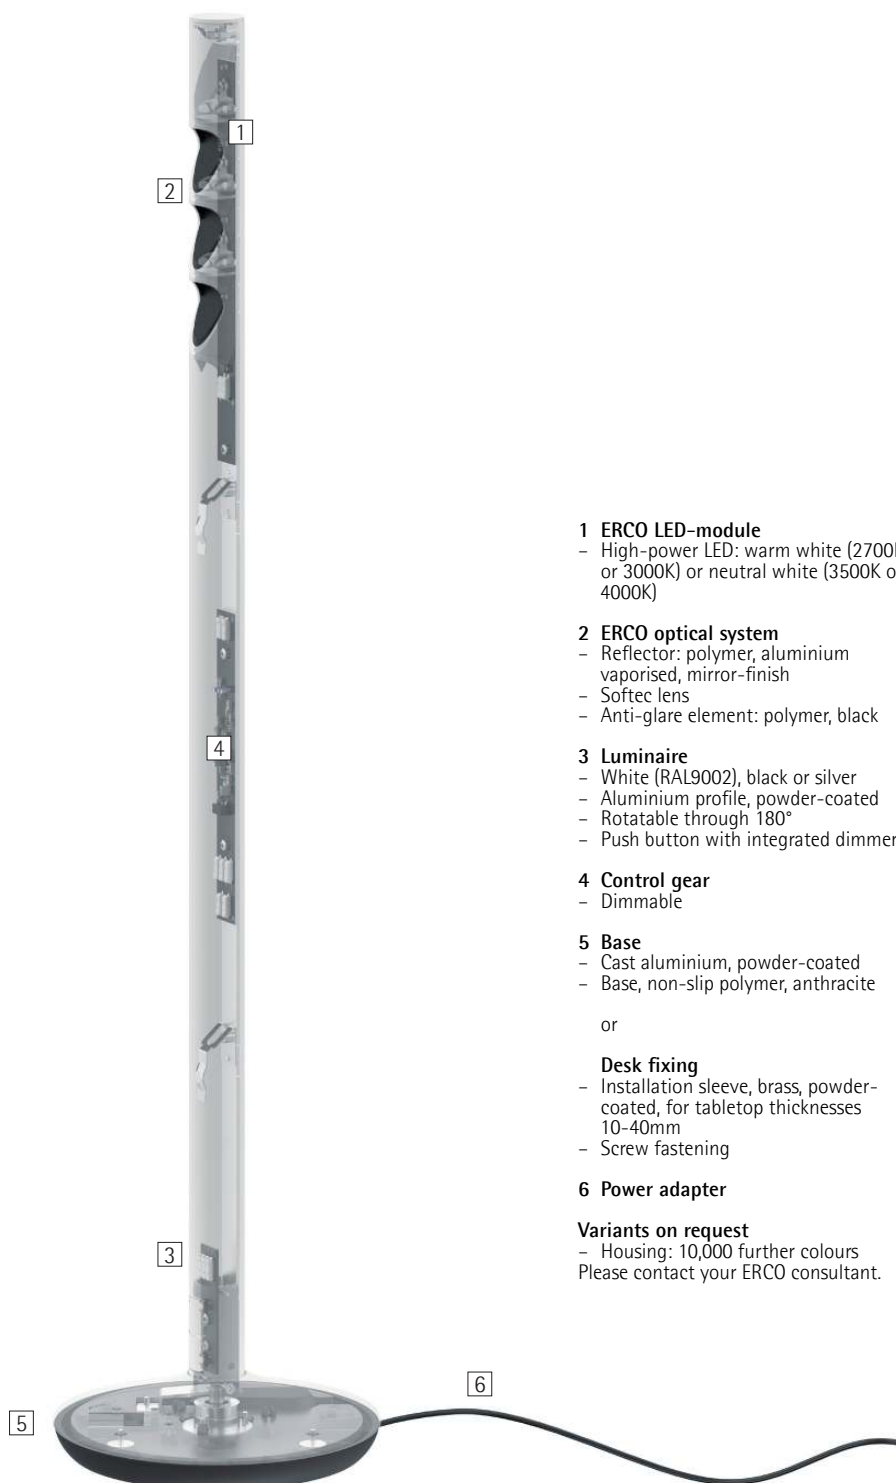

Lucy – A new model for digital working light

Innovative design for productive working

Light for thinking, light for concentrated working, light for creative concepts – with Lucy ERCO delivers professional LED lighting technology to any workplace, such as libraries, offices or the home. The minimised solution with the stylish design ensures flexible deployment and intuitive operation. For permanent installation at workplaces in public buildings, the luminaire can be mounted flush with the desktop. As with its pedestal counterpart, the luminaire head can be rotated by 180° and adjusted individually. The integral optical system

is protected inside the luminaire, thereby guaranteeing glare-free light with high visual comfort. Operated with an on/off dimmer switch, Lucy can be dimmed down continuously to 1%.

Structure and characteristics

1 ERCO LED-module

- High-power LED: warm white (2700K or 3000K) or neutral white (3500K or 4000K)

2 ERCO optical system

- Reflector: polymer, aluminium vaporised, mirror-finish
- Softec lens
- Anti-glare element: polymer, black