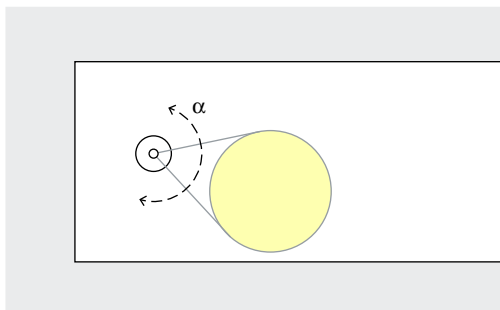

From a single position, the illuminated surface can be adjusted to the area of the visual task thanks to a luminaire head that can be rotated by 180° (α).

Arrangement: $\alpha = 180^\circ$

The position of Lucy task lights for desktop mounting depends on the surface to be illuminated. For optimum illumination of the desktop, the luminaire should be placed on the left side for right-handers and on the right for left-handers. The recommended mounting point is around 40-50cm (a) from the edge of the desk, with a distance (d) of around 50cm to the centre of the beam.