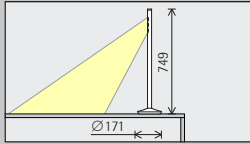

From a single position, the illuminated surface can be adjusted to the area of the visual task thanks to a luminaire head that can be rotated by 180° (α).

Arrangement: $\alpha = 180^\circ$

The position of Lucy task lights for desktop mounting depends on the surface to be illuminated. For optimum illumination of the desktop, the luminaire should be placed on the left side for right-handers and on the right for left-handers. The recommended mounting point is around 40-50cm (a) from the edge of the desk, with a distance (d) of around 50cm to the centre of the beam.

Arrangement: $a = 40-50\text{cm}$ and $d = 50\text{cm}$

From a single position, the illuminated surface can be adjusted to the area of the visual task thanks to a luminaire head that can be rotated by 180° (α).

Arrangement: $\alpha = 180^\circ$

Lucy Task lights

Construction size 749mm

LED module
Maximum value at 4000K CRI 82

10W/1230lm

Light colour

	2700K CRI 92		3500K CRI 92
	3000K CRI 92		4000K CRI 82
	3000K CRI 97		4000K CRI 92