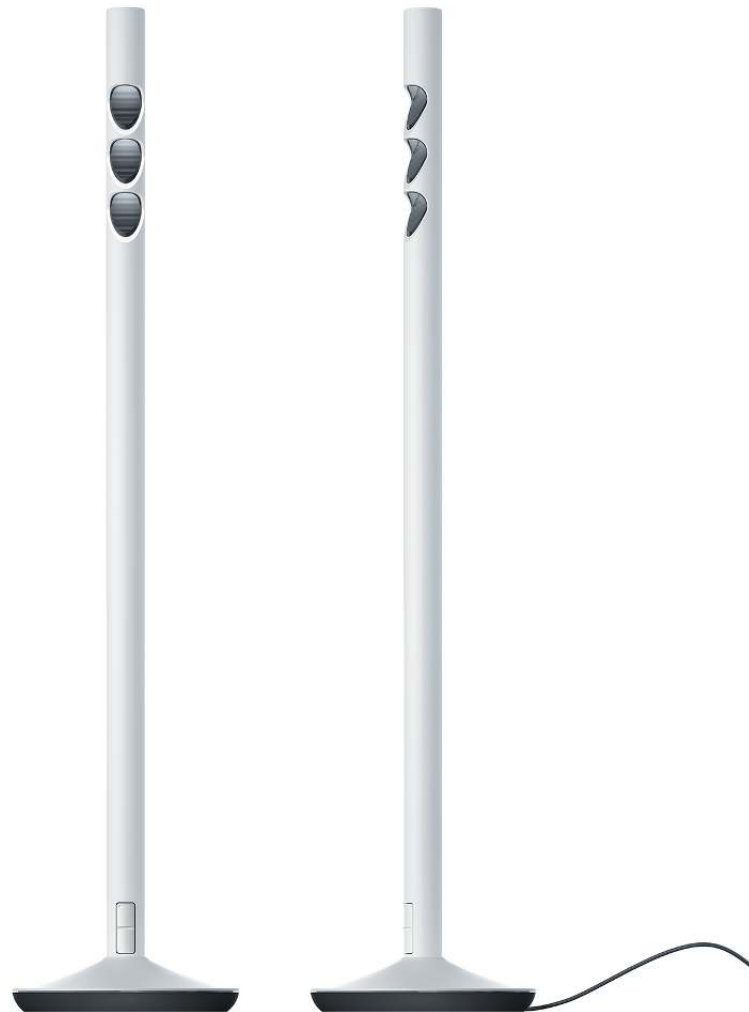

Lucy – A new model for digital working light

Innovative design for productive working

Light for thinking, light for concentrated working, light for creative concepts – with Lucy ERCO delivers professional LED lighting technology to any workplace, such as libraries, offices or the home. The minimised solution with the stylish design ensures flexible deployment and intuitive operation. For permanent installation at workplaces in public buildings, the luminaire can be mounted flush with the desktop. As with its pedestal counterpart, the luminaire head can be rotated by 180° and adjusted individually. The integral optical system

is protected inside the luminaire, thereby guaranteeing glare-free light with high visual comfort. Operated with an on/off dimmer switch, Lucy can be dimmed down continuously to 1%.

Structure and characteristics

1 ERCO LED-module

- High-power LED: warm white (2700K or 3000K) or neutral white (3500K or 4000K)

2 ERCO optical system

- Reflector: polymer, aluminium vaporised, mirror-finish
- Softec lens
- Anti-glare element: polymer, black

Arrangement: $a = 40-50\text{cm}$ and $d = 50\text{cm}$

From a single position, the illuminated surface can be adjusted to the area of the visual task thanks to a luminaire head that can be rotated by 180° (α).