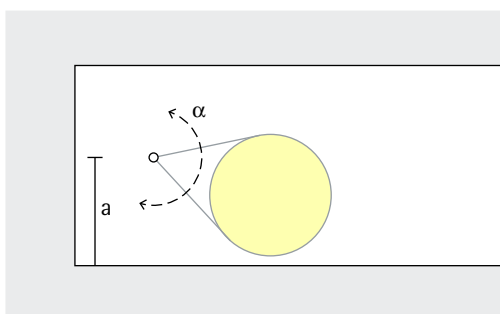

Task lights

Workplace lighting

Lucy task lights with a pedestal can be positioned anywhere in the room. For optimum illumination of the desktop, the luminaire should be placed on the left side for right-handers and on the right for left-handers.

From a single position, the illuminated surface can be adjusted to the area of the visual task thanks to a luminaire head that can be rotated by 180° (α).

Arrangement: $\alpha = 180^\circ$

The position of Lucy task lights for desktop mounting depends on the surface to be illuminated. For optimum illumination of the desktop, the luminaire should be placed on the left side for right-handers and on the right for left-handers. The recommended mounting point is around 40-50cm (a) from the edge of the desk, with a distance (d) of around 50cm to the centre of the beam.

Arrangement: $a = 40-50\text{cm}$ and $d = 50\text{cm}$

From a single position, the illuminated surface can be adjusted to the area of the visual task thanks to a luminaire head that can be rotated by 180° (α).