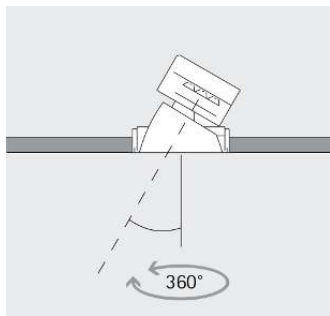

Quintessence round Recessed spotlights, recessed floodlights

Pivotable through 40°
The luminaires can be adjusted precisely for optimum beam alignment. The light is thus emitted to precisely where it is required.