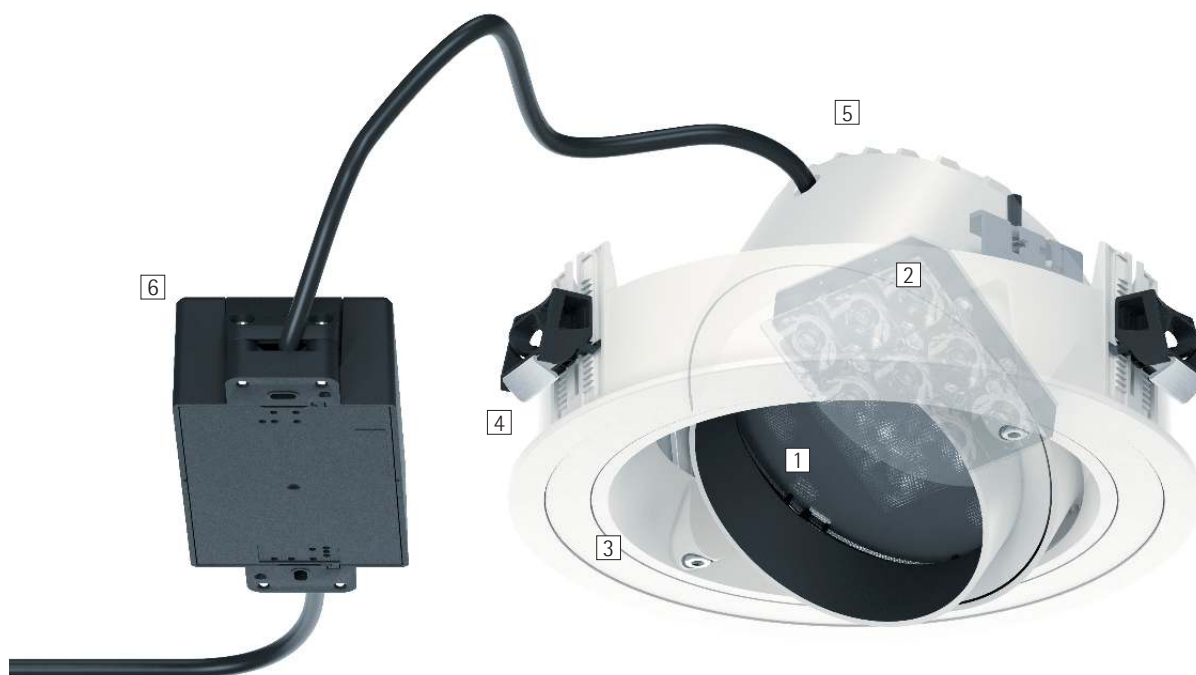

Quintessence round Recessed spotlights, recessed floodlights

Structure and characteristics

The features described here are typical of products in this range. Special versions may offer additional or varying features. A comprehensive description of the features of individual products can be found on our website.

1 ERCO Spherolit lens

- Light distributions: narrow spot, spot, flood, wide flood or oval flood
- Oval flood 360° rotation

2 ERCO LED-module

- High-power LEDs: warm white (2700K or 3000K) or neutral white (3500K or 4000K)
- Collimating lens made of optical polymer

3 Flush or recessed cassette

- Polymer, white

4 Mounting ring

- Covered mounting detail
- Fixing for ceiling thicknesses of 1-25mm (size 4) or 1-30mm (size 7)
- Polymer, white
- For flush mounting: mounting ring to be ordered separately, fixing for ceiling thicknesses of 12.5-25mm

5 Housing

- Cast aluminium
- 0°-40° tilt, 360° rotation
- Lockable angles of tilt and rotation
- Anti-glare ring: polymer or cast aluminium, internal black lacquered, external white

6 Control gear

- Switchable, phase dimmable, DALI dimmable or Casambi Bluetooth
- Phase dimmable version: Dimming with external dimmers possible (trailing edge)

Variants on request

1. Connection: 3- or 5-pole plug with connection cable (Wago or Wieland)
   - Cassette and mounting ring: 10,000 further colours
   - Ceiling channel system
2. Please contact your ERCO consultant.

Design and application:
www.erco.com/quintessence-round-r