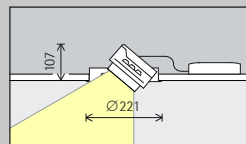

Ø 221mm

LED module
Maximum value at 4000K CRI 82

6W/825lm	2W/275lm (Narrow spot)

18W/2475lm	8W/1100lm (Narrow spot)

Light colour

	2700K CRI 92		3500K CRI 92
	3000K CRI 92		4000K CRI 82
	3000K CRI 97		4000K CRI 92

	2700K CRI 92		3500K CRI 92
	3000K CRI 92		4000K CRI 82
	3000K CRI 97		4000K CRI 92

Light distribution

Recessed spotlights		Recessed floodlights	
	Narrow spot		Wide flood
	Spot		Oval flood
	Flood		

Recessed spotlights		Recessed floodlights	
	Narrow spot		Wide flood
	Spot		Oval flood
	Flood		

Control

	Switchable		DALI
	Phase dimmable		Casambi Bluetooth

	Switchable		DALI
	Phase dimmable		Casambi Bluetooth

Colour (housing)

	White
	10,000 colours *

	White
	10,000 colours *

Accessories

	Concrete mounting enclosure		Compensation set
	Mounting ring		Cover ring
	Spacer plate		
	Mounting plate for panelled ceilings