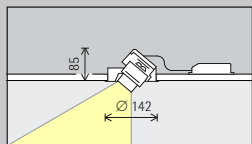

Quintessence round Recessed spotlights, recessed floodlights

Construction size

Ø 142mm