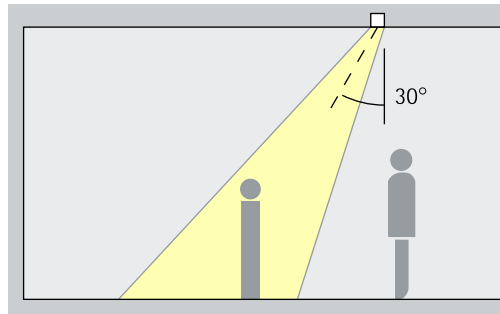

Quintessence round Recessed spotlights, recessed floodlights – Luminaire arrangement

Recessed spotlights

Narrow spot, Spot, Flood

Accentuation

Quintessence recessed spotlights accentuate artwork, products and architectural details effectively. The ideal angle of tilt (α) for this is around 30°. The object is modelled without distorting the effect as a result of excessive shadowing. It also prevents shadows cast by the observer.

Arrangement: $\alpha = 30^\circ$