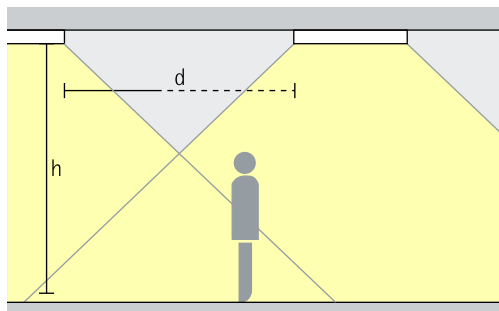

Surface-mounted downlights oval flood Oval flood