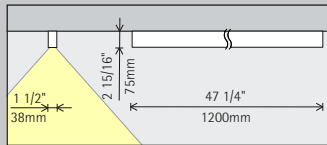

Compar linear Surface-mounted luminaires

Construction size

47 1/4"

LED module
Maximum value
at 4000K CRI 82

24W/3300lm
38W/4920lm

Light color

	2700K CRI 92		3500K CRI 92
	3000K CRI 92		4000K CRI 82
	3000K CRI 97		4000K CRI 92

Light distribu-
tion

Surface-mounted downlights	Surface-mounted down- lights oval wide flood
Wide flood	Oval wide flood
Extra wide flood	Surface-mounted downlights oval flood
	Oval flood

Control

	Switchable
0-10V	0-10V

Color
(housing/louvre)

	White/Silver		10,000 colors */ Silver
	White/Black		10,000 colors */ Black

Accessories

	Spacer set