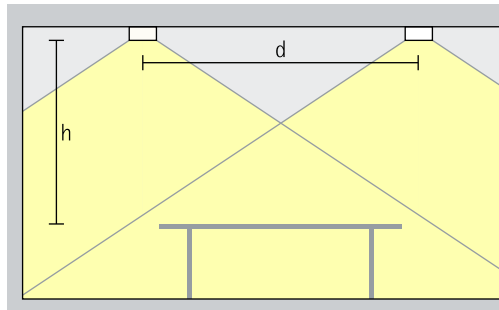

Surface-mounted downlights oval wide flood Oval wide flood