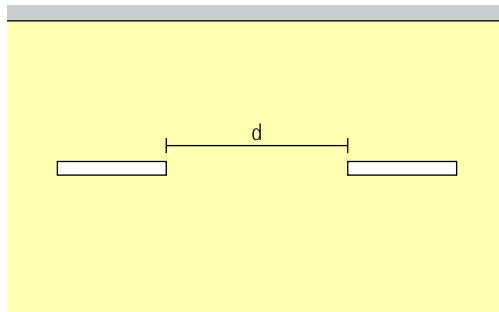

Linear lighting

With linear arrangements and for uniform lighting, the luminaire spacing (d) between two Compar surface-mounted downlights may be up to 1.5 times the height (h) of the luminaire above the working plane (rough guide).

Arrangement: $d \leq 1.5 \times h$

Application area: hallways and corridors as well as above tables.