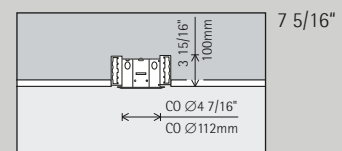

ERCO 1-circuit singlet