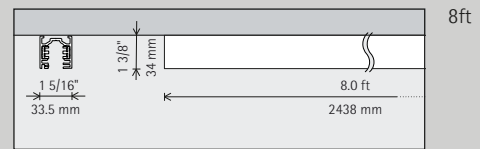

ERCO 2-circuit track

Color (housing)

	White		Silver
	Black		10,000 colors *