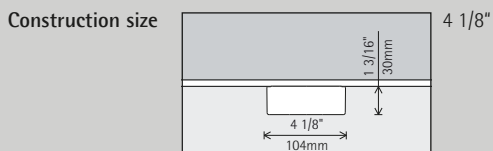

ERCO 1-circuit singlet

* available on request

Article numbers and planning data:
www.erco.com/011280-us

Design and application:
www.erco.com/erco-track