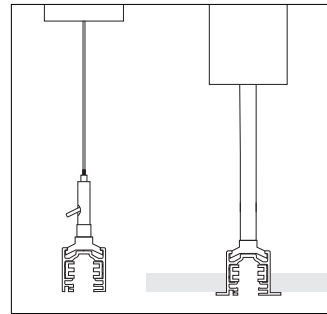

2 Contacts

- 4 isolated copper conductors
- 2 separately switchable circuits of 20A each

3 Earth conductor

Variants on request

- Housing: 10,000 further colors
- Please contact your ERCO consultant.

Design and application:
www.erco.com/erco-track

ERCO track and singlets

Surface-mounted
Track can be easily mounted to ceilings and walls as a surface-mounted variant.

Recessed
A plaster trim profile is available as an accessory for flush mounting in the ceiling or wall.

Suspensions
Track can be simply suspended from the ceiling. Wire suspensions are ideal for sloping ceilings and pendant tubes are suitable for high loads.

Gap-free mounting using connection components
The track and light structures can be connected to form straight lines with gap-free couplings or assembled to make right-angled structures with connecting parts.