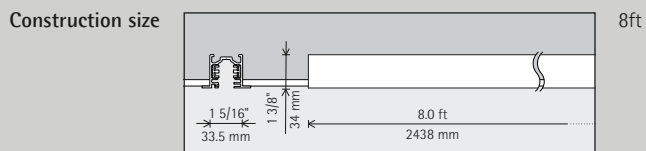

ERCO 2-circuit flanged track

Color (housing)

	White		Silver
	Black		10,000 colors *

Accessories

	Connection components		Suspension equipment
	Turning adapter		Mounting components