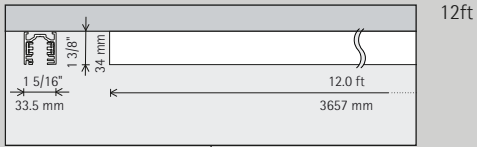

ERCO 2-circuit track

Color (housing)

	White		Silver
	Black		10,000 colors *

ERCO 2-circuit flanged track

Color (housing)

	White		Silver
	Black		10,000 colors *

Accessories

	Connection components		Suspension equipment
	Turning adapter		Mounting components