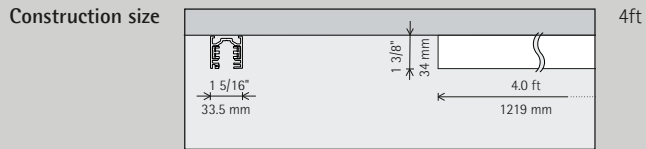

ERCO 2-circuit track

Color (housing)

	White		Silver
	Black		10,000 colors *