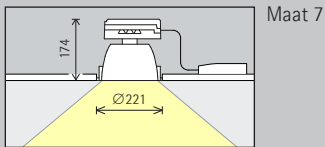

Maat 7

24W/3300lm
38W/4920lm

	2700K CRI 92		3500K CRI 92
	3000K CRI 92		4000K CRI 82
	3000K CRI 97		4000K CRI 92

Downlights		Lens-wallwashers	
	Flood		Wallwash
	Wide flood		

	Schakelbaar		DALI
	Fasendimbaar		Casambi Bluetooth