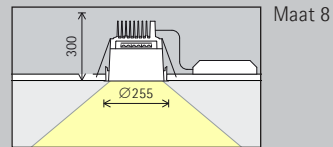

Maat 8

48W/6390lm
76W/8990lm

	2700K CRI 92		3500K CRI 92
	3000K CRI 92		4000K CRI 82
	3000K CRI 97		4000K CRI 92

Downlights	
	Flood
	Wide flood

	Schakelbaar
	DALI

* op aanvraag verkrijgbaar

Artikelnummers en plannings-
gegevens:
www.erco.com/014930

Design en toepassing:
www.erco.com/atrium-df