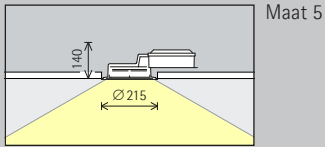

24W/3300lm

	2700K CRI 92 *		3500K CRI 92 *
	3000K CRI 92		4000K CRI 82
	3000K CRI 97 *		4000K CRI 92 *

Downlights		Downlights oval flood	
	Extra wide flood		Oval flood
Lens-wallwashers			
	Wallwash		

Fasendimbaar

	Zilver
	10.000 kleuren *

* op aanvraag verkrijgbaar

Artikelnummers en plannings-
gegevens:
www.erco.com/013923

Design en toepassing:
www.erco.com/compact-o