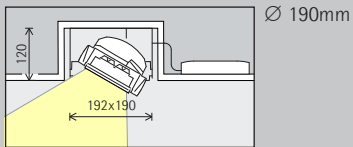

24W/3300lm	8W/1100lm (Narrow spot)
38W/4920lm	13W/1640lm (Narrow spot)

	2700K CRI 92		3500K CRI 92
	3000K CRI 92		4000K CRI 82
	3000K CRI 97		4000K CRI 92

Inbouwspots	Inbouwbreedstralers
Narrow spot	Wide flood
Spot	Extra wide flood
Flood	Oval flood
Inbouw-lens-wallwashers	
Wallwash	

Schakelbaar	DALI
Fasendimbaar	Casambi Bluetooth

Zwart
10.000 kleuren *

* op aanvraag verkrijgbaar

Artikelnummers en plannings-
gegevens:
www.erco.com/016770

Design en toepassing:
www.erco.com/gimbal-cc