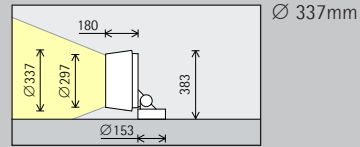

∅ 337mm

72W/9900lm	32W/4400lm (Narrow spot)

	2700K CRI 92 *		3500K CRI 92 *
	3000K CRI 92		4000K CRI 82
	3000K CRI 97 *		4000K CRI 92 *

Strålkastare	Washers
Narrow spot	Wide flood
Spot	Extra wide flood
Flood	Oval flood
	Lins-wallwashers
	Wallwash

	On/off
	DALI

	Graphit m
	10 000 färger *

* levereras på förfrågan

Artikelnummer och planeringsdata:
www.erco.com/015663

Design och användningsområde:
www.erco.com/kona