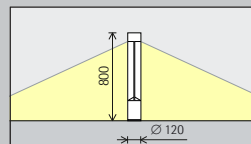

Midipoll Pollararmaturer

Storlek 525mm

800mm

LED-modul
Maximalvärde
vid 4000K CRI 82

8W/1100lm

8W/1100lm

Ljutfärg

	2700K CRI 92 *		3500K CRI 92 *
	3000K CRI 92		4000K CRI 82
	3000K CRI 97 *		4000K CRI 92 *

	2700K CRI 92 *		3500K CRI 92 *
	3000K CRI 92		4000K CRI 82
	3000K CRI 97 *		4000K CRI 92 *

Ljutfördelning

Mark-washers

Radiellt strålande (360°)

Mark-washers

Radiellt strålande (360°)

Styrning

On/off

DALI

On/off

DALI

Färg
(armaturhus)

Graphit m

10 000 färger *

Graphit m

10 000 färger *

Tillbehör

	Kopplingsbox		Markfäste		Monteringsplatta
	Förgreningsdosa		Betongankare