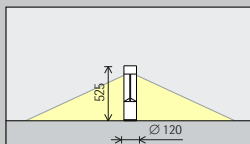

Midipoll Pollararmaturer

Storlek 525mm