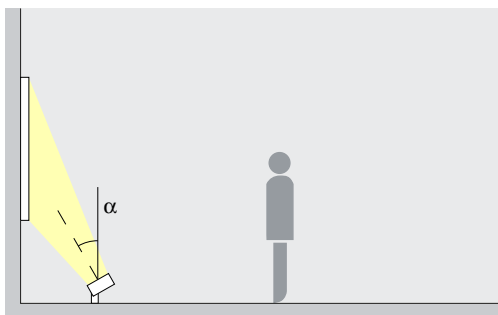

Gecko Projectors, floodlights, wallwashers – Luminaire arrangement

Projectors

Narrow spot, Spot, Flood

Accentuation

The ideal angle of tilt (α) for accent lighting with Gecko projectors is around 30° . This emphasises the three-dimensionality of architectural details, sculptures or trees, without distorting the spatial impression with excessive shadowing.

Arrangement: $\alpha = 30^\circ$