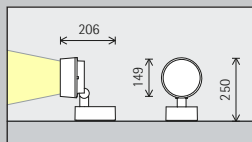

Gecko Projectors, floodlights, wallwashers

Construction size

Ø 149mm

LED module

Maximum value at 4000K CRI 82

12W/1650lm	8W/1100lm (Narrow spot)
18W/2475lm	

Light colour

	2700K CRI 92 *		3500K CRI 92 *
	3000K CRI 92		4000K CRI 82
	3000K CRI 97 *		4000K CRI 92 *

Light distribution

Projectors	Floodlights
Narrow spot	Wide flood
Spot	Extra wide flood
Flood	Oval flood
	Lens wallwashers
	Wallwash

Control

	Switchable
	DALI

Colour (housing)

	Graphit m
	10,000 colours *

Accessories

	Distribution box		Spacer
	Ground spike