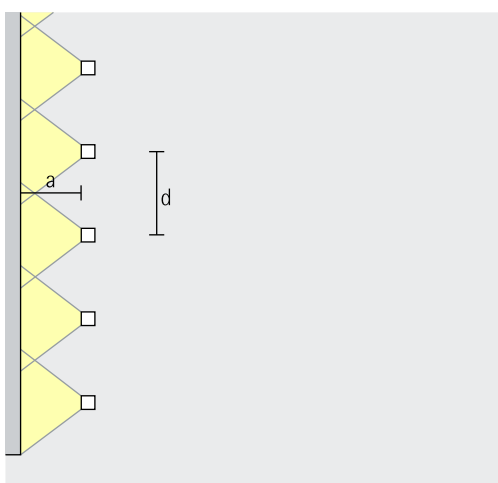

Arrangement: $\alpha = 30^\circ$

Lens wallwashers

Wallwash

Wallwashing

Uniform vertical illuminance in the outdoor area defines spatial borders. Here, the distance (a) of Gecko lens wallwashers from the wall should be around one third of the room height (h). This results in an angle of tilt (γ) of approx. 55° .

Arrangement: $a = 1/3 \times h$ or $\gamma = 55^\circ$

For good longitudinal uniformity, the spacing (d) of Gecko lens wallwashers may be up to 1.2 times the offset from the wall (a).

Arrangement: $d \leq 1.2 \times a$