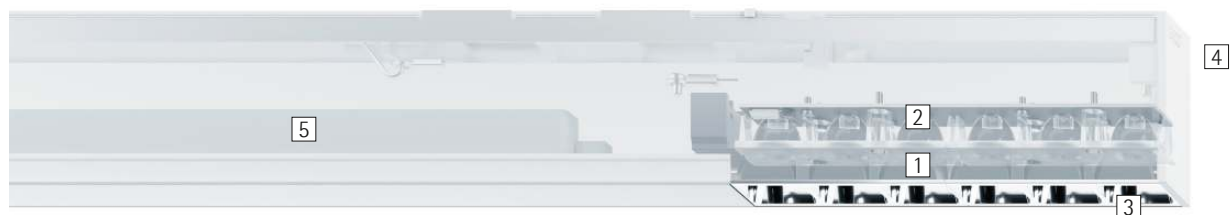

Compar linear Surface-mounted luminaires

Structure and characteristics

The features described here are typical of products in this range. Special versions may offer additional or varying features. A comprehensive description of the features of individual products can be found on our website.

1 ERCO lens system

- Made of optical polymer
- Light distributions: wide flood, extra wide flood, oval wide flood or oval flood

2 ERCO LED-module

- High-power LEDs: warm white (2700K or 3000K) or neutral white (3500K or 4000K)

3 Louvre

- Polymer, black lacquered or aluminum vaporized, silver, specular
- Cut-off angle 30° from horizontal

4 Housing

- White (RAL9002)
- Aluminum profile, powder-coated
- Ceiling fixture: metal

5 Control gear

- Switchable or 0-10V dimmable

Variants on request

1. Anti-glare louvre: coated matt gold, matt silver or matt champagne
   - Housing: 10,000 further colors
2. Please contact your ERCO consultant.

Design and application:
www.erco.com/compar-linear-s