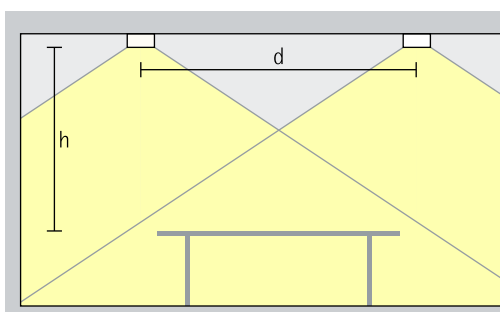

Surface-mounted downlights oval wide flood Oval wide flood