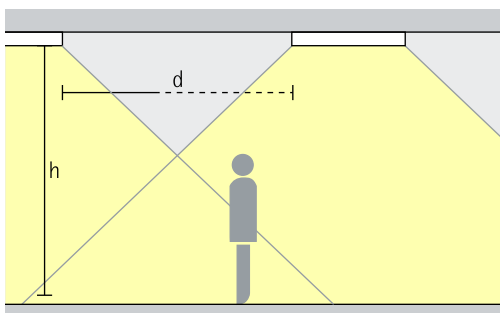

Surface-mounted downlights oval flood Oval flood