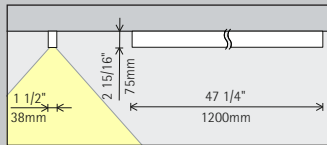

Compar linear Surface-mounted luminaires

Construction size

47 1/4"

LED module
Maximum value
at 4000K CRI 82

24W/3300lm
38W/4920lm

Light color

	2700K CRI 92		3500K CRI 92
	3000K CRI 92		4000K CRI 82
	3000K CRI 97		4000K CRI 92

Light distribu-
tion

Surface-mounted downlights	Surface-mounted down- lights oval wide flood
Wide flood	Oval wide flood
Extra wide flood	Surface-mounted downlights oval flood
	Oval flood

Control

	Switchable
0-10V	0-10V

Color
(housing/louvre)

	White/Silver		10,000 colors */ Silver
	White/Black		10,000 colors */ Black

Accessories

	Spacer set