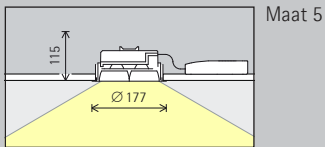

Maat 5

24W/3300lm

	2700K CRI 92		3500K CRI 92
	3000K CRI 92		4000K CRI 82
	3000K CRI 97		4000K CRI 92

Downlights		Lens-wallwashers	
	Extra wide flood		Wallwash
Downlights oval flood		Dubbele wallwashers	
	Oval flood		Double Wallwash

	Schakelbaar		DALI
	Fasendimbaar		Casambi Bluetooth