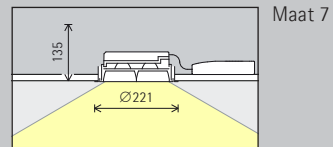

Maat 7

32W/4400lm

	2700K CRI 92		3500K CRI 92
	3000K CRI 92		4000K CRI 82
	3000K CRI 97		4000K CRI 92

Downlights		Lens-wallwashers	
	Extra wide flood		Wallwash
Downlights oval flood			
	Oval flood		

	Schakelbaar		DALI
	Fasendimbaar		Casambi Bluetooth

Artikelnummers en plannings-
gegevens:
www.erco.com/013681

Design en toepassing:
www.erco.com/compact