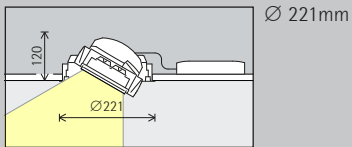

24W/3300lm	8W/1100lm (Narrow spot)
38W/4920lm	13W/1640lm (Narrow spot)

	2700K CRI 92		3500K CRI 92
	3000K CRI 92		4000K CRI 82
	3000K CRI 97		4000K CRI 92

Inbouwspots	Inbouwbreedstralers
Narrow spot	Wide flood
Spot	Extra wide flood
Flood	Oval flood
Inbouw-lens-wallwashers	
Wallwash	

Schakelbaar	DALI
Fasendimbaar	Casambi Bluetooth

Zwart
10.000 kleuren *

* op aanvraag verkrijgbaar

Artikelnummers en plannings-
gegevens:
www.erco.com/016053

Design en toepassing:
www.erco.com/gimbal-r