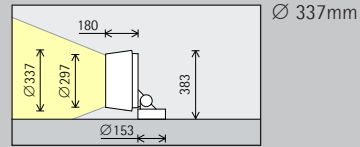

Ø 337mm

72W/9900lm	32W/4400lm (Narrow spot)

	2700K CRI 92 *		3500K CRI 92 *
	3000K CRI 92		4000K CRI 82
	3000K CRI 97 *		4000K CRI 92 *

Strålkastare	Washers
Narrow spot	Wide flood
Spot	Extra wide flood
Flood	Oval flood
	Lins-wallwashers
	Wallwash

	On/off
	DALI

	Graphit m
	10 000 färger *

* levereras på förfrågan

Artikelnummer och planeringsdata:
www.erco.com/015663

Design och användningsområde:
www.erco.com/kona