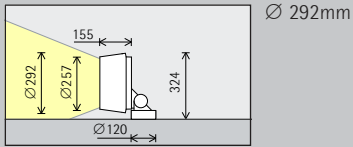

Ø 292mm

48W/6600lm	18W/2475lm (Narrow spot)
------------	--------------------------

	2700K CRI 92 *		3500K CRI 92 *
	3000K CRI 92		4000K CRI 82
	3000K CRI 97 *		4000K CRI 92 *

Strålkastare	Washers
Narrow spot	Wide flood
Spot	Extra wide flood
Flood	Oval flood
	Lins-wallwashers
	Wallwash