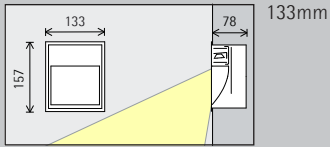

Floor washlights square Wall-mounted luminaires

Construction size

LED module Maximum value at 4000K CRI 82

3W/450lm
6W/825lm

Light colour

	2700K CRI 92		3500K CRI 92
	3000K CRI 92		4000K CRI 82
	3000K CRI 97		4000K CRI 92

Light distribution

	Floor washlights
	Wide beam

Control

	Switchable