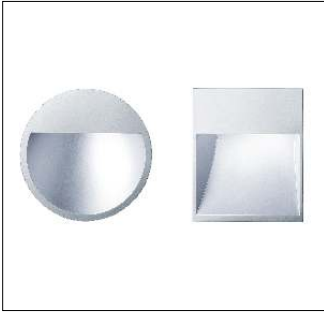

Floor washlights square Wall-mounted luminaires

Available in round or square
Luminaires in round or square form enable wall appearances that match the architecture and style of the interior.