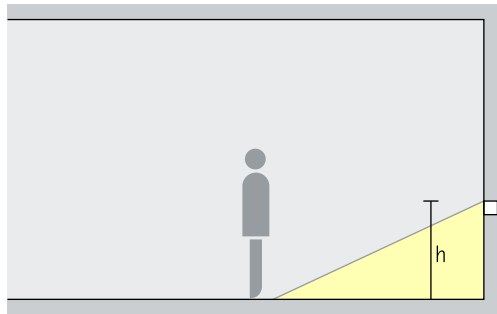

Floor washlights square Wall-mounted luminaires – Luminaire arrangement

Floor washlights

Washlighting

Floor washlights illuminate hallways and circulation zones uniformly with subtle and glare-free light. The recommended mounting height (h) of floor washlights is between 0.5m and 1m above the ground.

Arrangement: $h = 0.5\text{m to }1\text{m}$