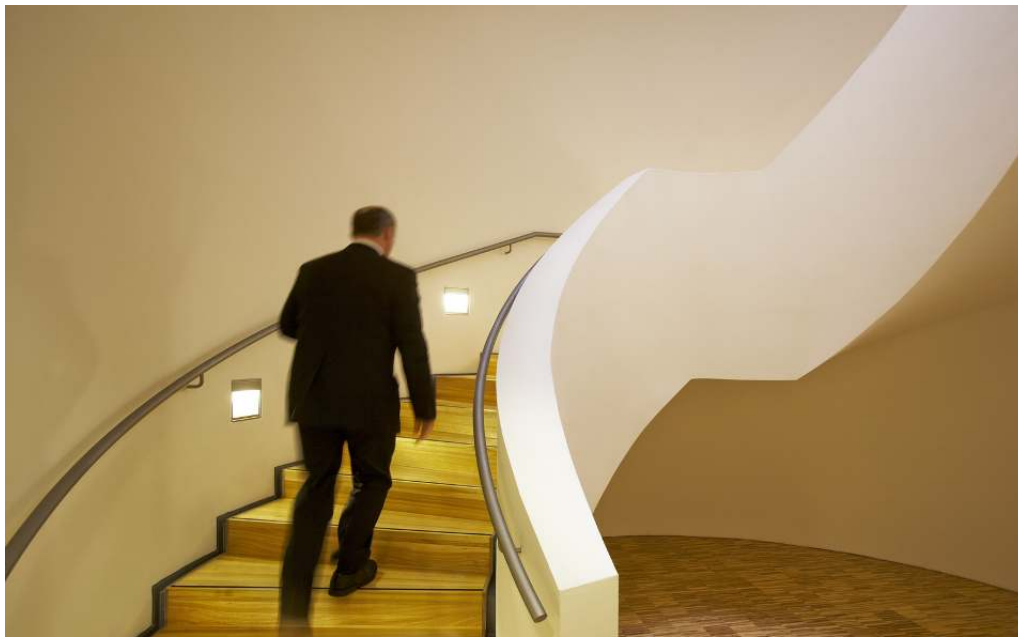

Martin Braun
Backforum, Han-
over. Architect:
Ackermann & Raff,
Tübingen.