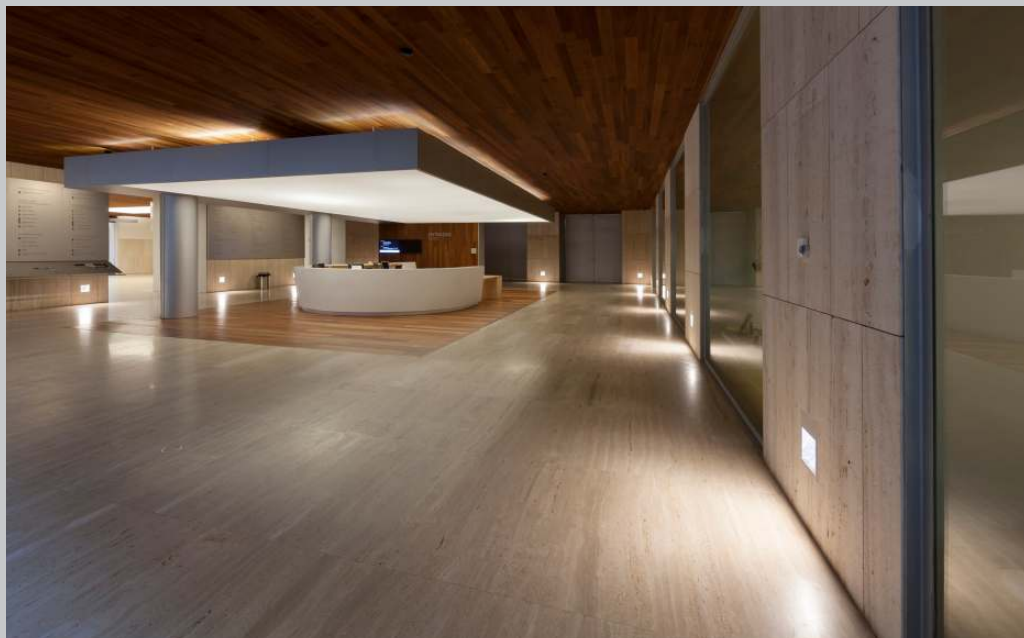

Museo Arqueológico Nacional, Madrid. Architecture: Juan Pablo Rodríguez Frade, Madrid. Lighting design: Toni Rueda, Madrid. Photography: Frieder Blickle, Hamburg.

* available on request

Article numbers and planning data:
www.erco.com/018331

Design and application:
www.erco.com/floor-washlight-square