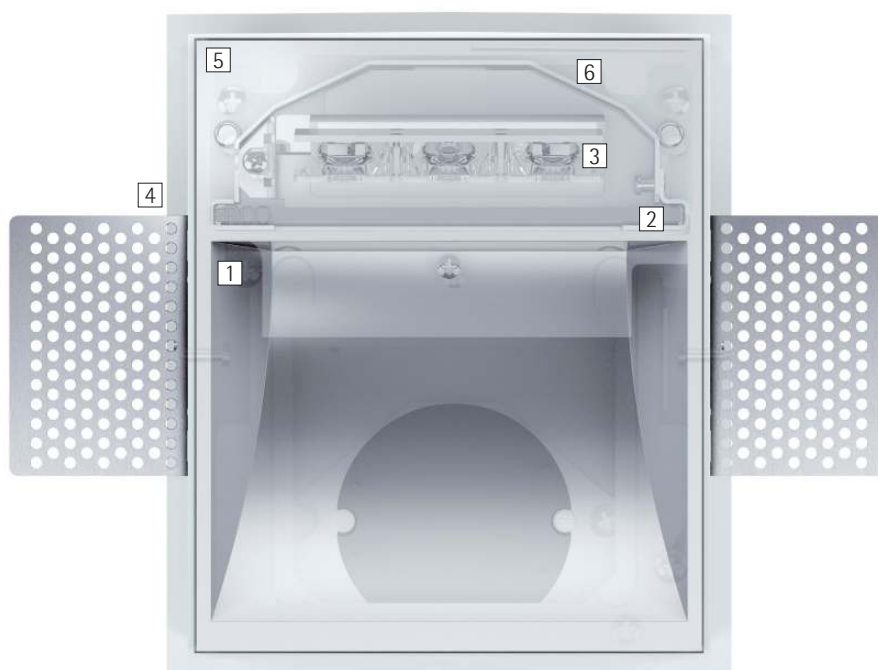

Floor washlights square – Light for traffic zones

Quality lighting for stairs or floors in corridors and traffic routes

Corridors or stairwells in hotels, theatres and cinemas are ideal locations for ERCO floor washlights. With their uniform light they illuminate circulation areas and corridors completely without glare. The soft contours of the light beams offer users quick orientation, even in darker areas. Flush wall mounting looks particularly elegant and can be easily realised with the available accessories. The luminaires are maintenance-free and the light distribution is optim-

ised so that only a small number of luminaires is required. This makes them particularly economical.

Floor washlights square Wall-mounted luminaires

Structure and characteristics

The features described here are typical of products in this range. Special versions may offer additional or varying features. A comprehensive description of the features of individual products can be found on our website.

4 Mounting frame

- Can be used on both sides: for covering the wall cutout or as a plaster trim profile with installation detail flush with the wall
- Mounting bracket: metal. Clamp extension 8-22mm
- Polymer, white

Flush or covered mounting detail
Depending on the mounting frame, either a flush-wall or overlapping mounting detail is created.

Special characteristics

Available in round or square

Flush or covered mounting detail