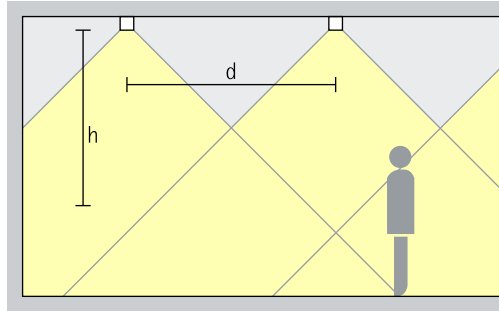

Easy installation

Switchable

DALI dimmable

Jilly linear Surface-mounted luminaires – Luminaire arrangement

Surface-mounted downlights Extra wide flood

General lighting

For the uniform illumination of office workplaces, the luminaire spacing (d) between two Jilly downlights may be up to 1.5 times the height (h) of the luminaire above the working plane (rough guide).

Arrangement: $d \leq 1.5 \times h$

The recommended offset from the wall is half the luminaire spacing.

Arrangement: $a = d / 2$

Surface-mounted downlights, oval wide flood Oval wide flood

General lighting