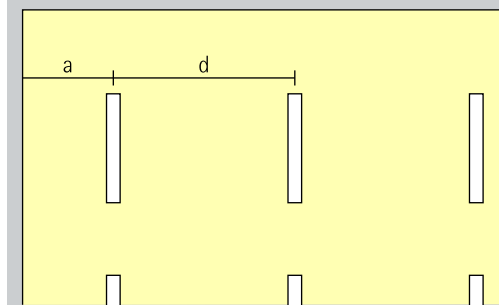

Easy installation

Switchable

DALI dimmable

Jilly linear Surface-mounted luminaires – Luminaire arrangement

Surface-mounted downlights Extra wide flood

General lighting

For the uniform illumination of office workplaces, the luminaire spacing (d) between two Jilly downlights may be up to 1.5 times the height (h) of the luminaire above the working plane (rough guide).

Arrangement: $d \leq 1.5 \times h$

The recommended offset from the wall is half the luminaire spacing.

Arrangement: $a = d / 2$

Surface-mounted downlights, oval wide flood Oval wide flood

General lighting