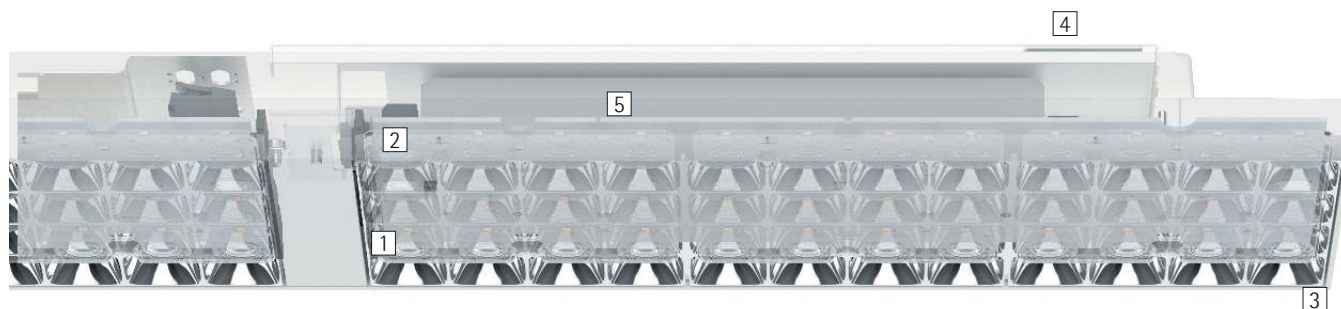

Jilly linear – The versatile light for modern work

An independent design for efficient and ergonomic light in offices

Jilly surface-mounted luminaires are suitable for the efficient, standard-compliant lighting of office workplaces – in rooms with solid ceilings and also for uncomplicated modernisation purposes. The flat housing and striking anti-glare louvre set Jilly apart from conventional office luminaires. The lighting technology combines a highly efficient lens system with an anti-dazzle louvre for visual comfort and luminous efficacy. The wattage and light distribution

enable wide luminaire spacing for economical lighting concepts.

Structure and characteristics

The features described here are typical of products in this range. Special versions may offer additional or varying features. A comprehensive description of the features of individual products can be found on our website.

1 ERCO lens system

- Made of optical polymer
- Light distributions: extra wide flood or oval wide flood

2 ERCO LED-module

- Mid-power LEDs: warm white (2700K or 3000K) or neutral white (3500K or 4000K)

3 Louvre

Louvres for efficient visual comfort

A louvre is designed to restrict the view into the luminaire, achieving efficient visual comfort with an emission angle of 90°. An anti-glare louvre available in black or silver enables the luminaire to blend with the material and colour of the ceiling.