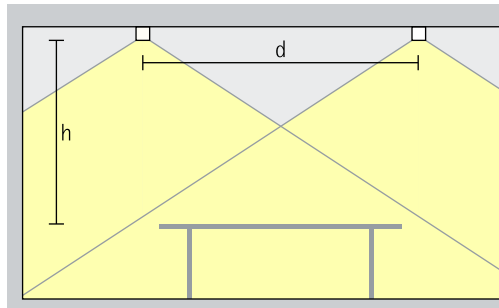

Easy installation

Switchable

DALI dimmable

Jilly linear Surface-mounted luminaires – Luminaire arrangement

Surface-mounted downlights Extra wide flood

General lighting

For the uniform illumination of office workplaces, the luminaire spacing (d) between two Jilly downlights may be up to 1.5 times the height (h) of the luminaire above the working plane (rough guide).

Arrangement: $d \leq 1.5 \times h$

The recommended offset from the wall is half the luminaire spacing.

Arrangement: $a = d / 2$

Surface-mounted downlights, oval wide flood Oval wide flood

General lighting