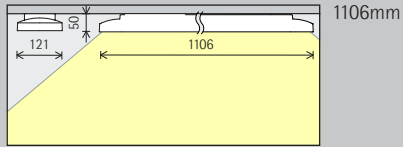

Jilly linear Surface-mounted luminaires

Construction size

LED module Maximum value at 4000K CRI 82

36W/6735lm

Light colour

	2700K CRI 92		3500K CRI 92
	3000K CRI 82		4000K CRI 82
	3000K CRI 92		4000K CRI 92

Light distribution

Surface-mounted downlights	Surface-mounted downlights oval wide flood
Extra wide flood	Oval wide flood

Control

	Switchable
	DALI

Colour (housing/louvre)

	White/Silver		10,000 colours */ Silver
	White/Black		10,000 colours */ Black

Accessories

	Spacer set