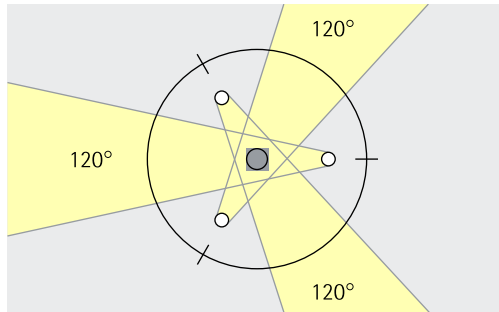

Arrangement: $20\text{cm} < a > 50\text{cm}$

Directional luminaires
Spot

Accentuation

Experience has shown the ideal angle of tilt (a) for accent lighting with Nadir directional luminaires to be 20°. This ensures good modelling without excessive grazing light.

Arrangement: $\alpha = 20^\circ$

The arrangement (γ) of three luminaires positioned at an angle of 120° to each other allows for all-round illumination of objects in a room.

Arrangement: $\gamma = 120^\circ$