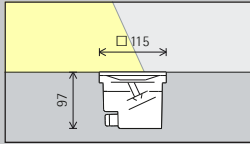

Nadir IP67 square Recessed floor luminaires

Construction size 115mm

LED module
Maximum value
at 4000K CRI 82

3W/450lm

Light colour

	2700K CRI 92		3500K CRI 92
	3000K CRI 92		4000K CRI 82
	3000K CRI 97		4000K CRI 92

Light distribution

Grazing light wallwashers		Directional luminaires	
	Oval flood		Spot

Control