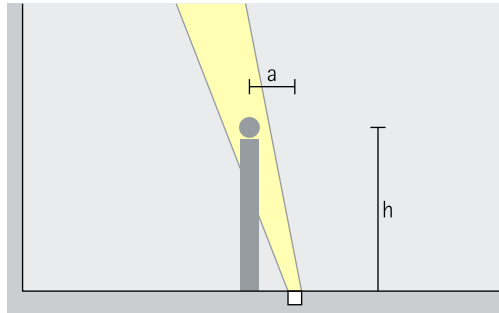

EMC-optimised

Flush or covered mounting detail

Switchable

Nadir IP67 square Recessed floor luminaires – Luminaire arrangement

Grazing light wallwashers
Oval flood

Wallwashing

For grazing light at selected points, the distance (a) of Nadir IP67 grazing light wallwashers from the wall should be between 20cm and 50cm.

Arrangement: $20\text{cm} < a > 50\text{cm}$

Directional luminaires
Spot

Accentuation

Experience has shown the ideal angle of tilt (a) for accent lighting with Nadir directional luminaires to be 20°. This ensures good modelling without excessive grazing light.