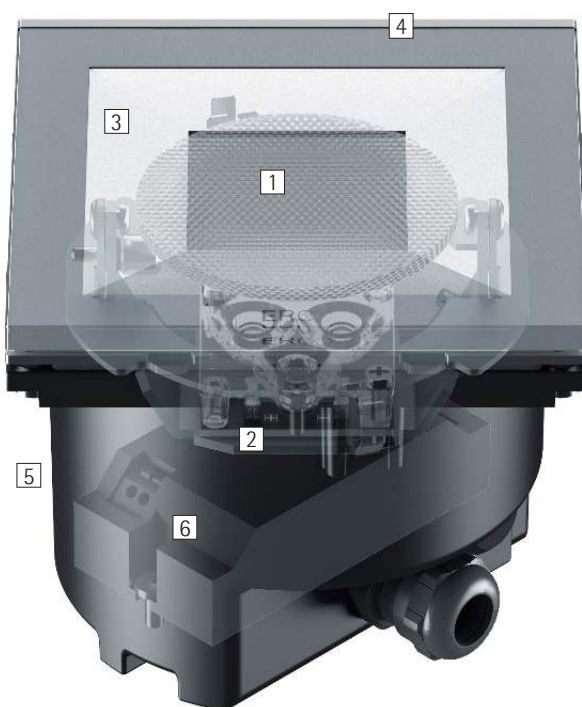

Structure and characteristics

The features described here are typical of products in this range. Special versions may offer additional or varying features. A comprehensive description of the features of individual products can be found on our website.

1 ERCO Spherolit lens

- Light distributions: spot or oval flood

2 ERCO LED-module

- High-power LED: warm white (2700K or 3000K) or neutral white (3500K or 4000K)
- Collimating lens made of optical polymer
- 0°-25° tilt
- Directional spotlight rotatable through 90°

3 Perforated shield

- Aluminium, silver, highly specular anodised

4 Safety glass

- 6mm, clear or with diffuser
- Load 5kN

5 Housing

- For mounting in accessories
- Corrosion-resistant cast aluminium, No-Rinse surface treatment
- Black, double powder-coated
- Cable 2x1,5mm²
- Mounting accessories to be ordered separately
- To avoid submersion in standing water provide local drainage

6 Control gear

- Switchable

Protection mode IP67

Dustproof and protected against the consequences of partial immersion

Design and application:
www.erco.com/nadir-square