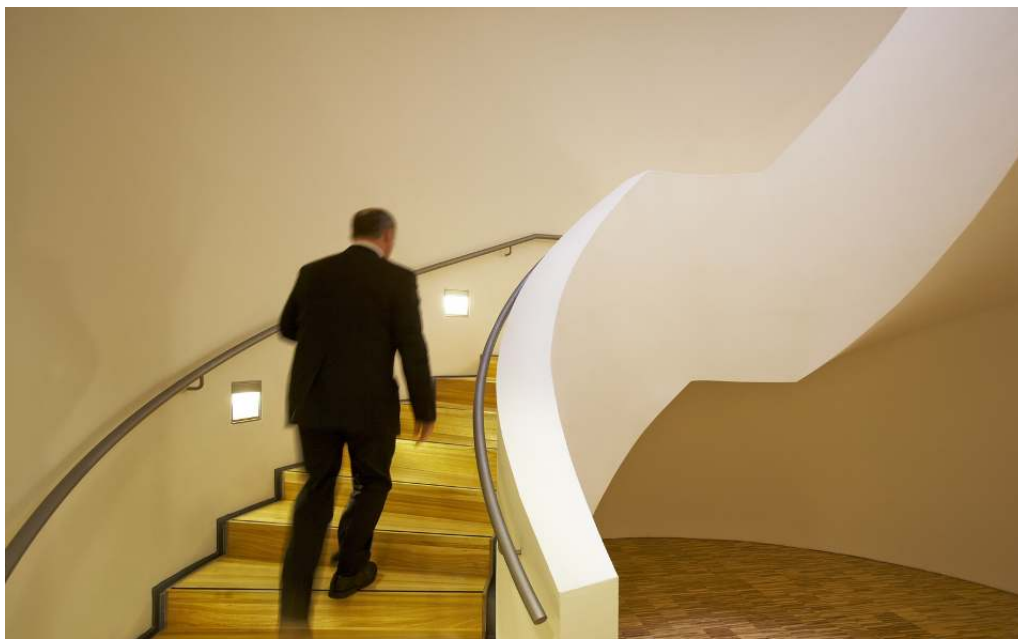

Martin Braun
Backforum, Han-
over. Architect:
Ackermann & Raff,
Tübingen.