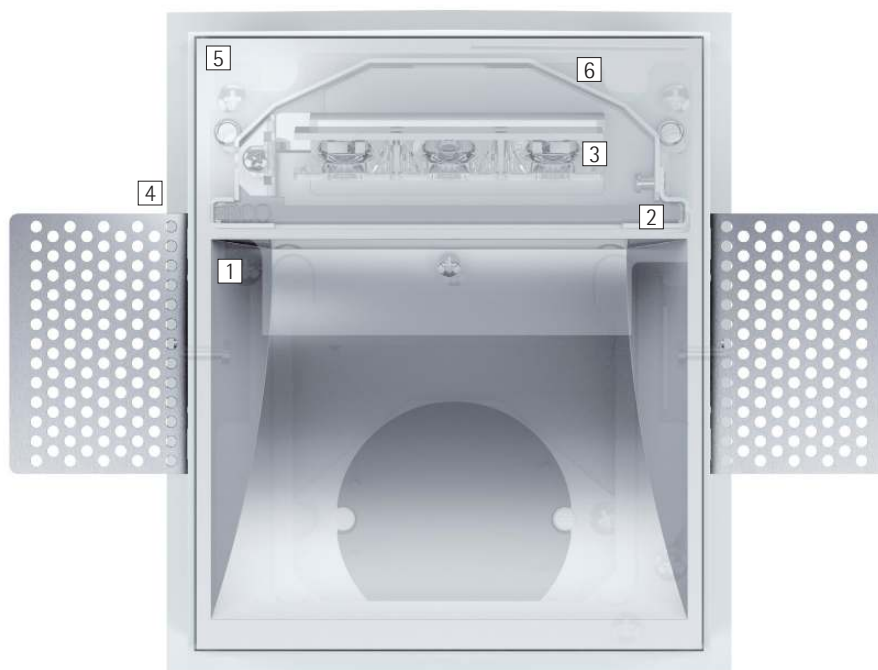

Floor washlights square – Light for traffic zones

Quality lighting for stairs or floors in corridors and traffic routes

Corridors or stairwells in hotels, theatres and cinemas are ideal locations for ERCO floor washlights. With their uniform light they illuminate circulation areas and corridors completely without glare. The soft contours of the light beams offer users quick orientation, even in darker areas. Flush wall mounting looks particularly elegant and can be easily realised with the available accessories. The luminaires are maintenance-free and the light distribution is optim-

ised so that only a small number of luminaires is required. This makes them particularly economical.

Floor washlights square Wall-mounted luminaires

Structure and characteristics

The features described here are typical of products in this range. Special versions may offer additional or varying features. A comprehensive description of the features of individual products can be found on our website.

4 Mounting frame

- Can be used on both sides: for covering the wall cutout or as a plaster trim profile with installation detail flush with the wall
- Mounting bracket: metal. Clamp extension 8-22mm
- Polymer, white

Flush or covered mounting detail
Depending on the mounting frame, either a flush-wall or overlapping mounting detail is created.

Special characteristics

Available in round or square

Flush or covered mounting detail