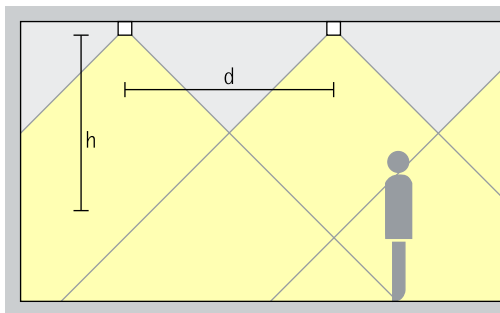

Easy installation

Switchable

DALI dimmable

Jilly linear Surface-mounted luminaires – Luminaire arrangement

Surface-mounted downlights Extra wide flood

General lighting

For the uniform illumination of office workplaces, the luminaire spacing (d) between two Jilly downlights may be up to 1.5 times the height (h) of the luminaire above the working plane (rough guide).

Arrangement: $d \leq 1.5 \times h$

The recommended offset from the wall is half the luminaire spacing.

Arrangement: $a = d / 2$

Surface-mounted downlights, oval wide flood Oval wide flood

General lighting