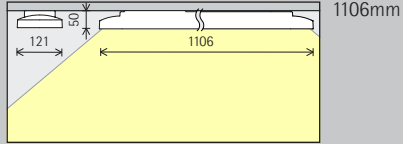

Jilly linear Surface-mounted luminaires

Construction size

LED module Maximum value at 4000K CRI 82

36W/6735lm

Light colour

	2700K CRI 92		3500K CRI 92
	3000K CRI 82		4000K CRI 82
	3000K CRI 92		4000K CRI 92

Light distribution

Surface-mounted downlights	Surface-mounted downlights oval wide flood
Extra wide flood	Oval wide flood

Control

	Switchable
	DALI

Colour (housing/louvre)

	White/Silver		10,000 colours */ Silver
	White/Black		10,000 colours */ Black

Accessories

	Spacer set