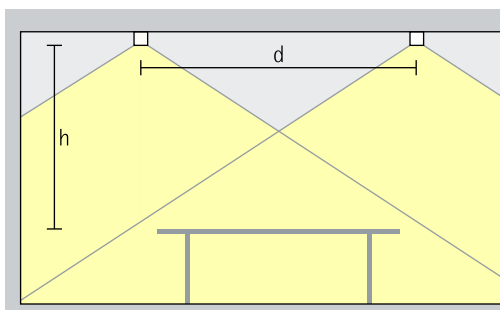

Easy installation

Switchable

DALI dimmable

Jilly linear Surface-mounted luminaires – Luminaire arrangement

Surface-mounted downlights Extra wide flood

General lighting

For the uniform illumination of office workplaces, the luminaire spacing (d) between two Jilly downlights may be up to 1.5 times the height (h) of the luminaire above the working plane (rough guide).

Arrangement: $d \leq 1.5 \times h$

The recommended offset from the wall is half the luminaire spacing.

Arrangement: $a = d / 2$

Surface-mounted downlights, oval wide flood Oval wide flood

General lighting