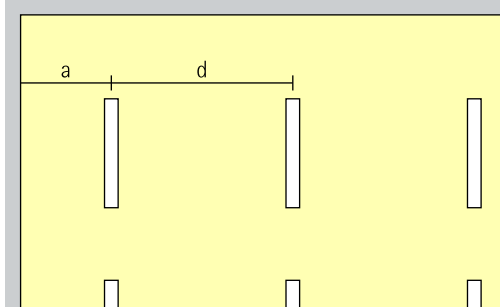

Easy installation

Switchable

DALI dimmable

Jilly linear Surface-mounted luminaires – Luminaire arrangement

Surface-mounted downlights Extra wide flood

General lighting

For the uniform illumination of office workplaces, the luminaire spacing (d) between two Jilly downlights may be up to 1.5 times the height (h) of the luminaire above the working plane (rough guide).

Arrangement: $d \leq 1.5 \times h$

The recommended offset from the wall is half the luminaire spacing.

Arrangement: $a = d / 2$

Surface-mounted downlights, oval wide flood Oval wide flood

General lighting