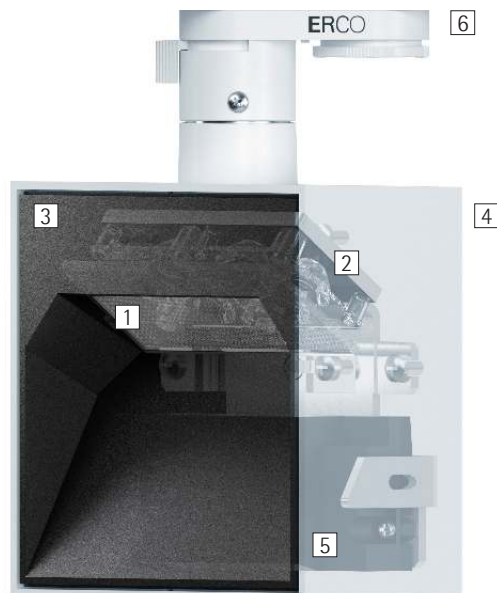

Structure and characteristics

The features described here are typical of products in this range. Special versions may offer additional or varying features. A comprehensive description of the features of individual products can be found on our website.

1 ERCO Spherolit lens

- Light distribution: wallwash

2 ERCO LED-module

- High-power LEDs: warm white (2700K or 3000K) or neutral white (3500K or 4000K)
- Collimating lens made of optical polymer

3 Front cover

- Polymer, black lacquered

4 Housing

- White (RAL9002), black or silver
- Cast aluminium, powder-coated
- Rotatable through 360° on adapter

5 Control gear

- Switchable, phase dimmable+On-board Dim, DALI dimmable or Casambi Bluetooth
- Phase dimmable + On-board Dim version: Dimming with external dimmers (trailing edge) possible and rotary control for brightness control on the luminaire

6 ERCO 3-circuit adapter or ERCO DALI adapter

Variants on request

1. Housing: 10,000 further colours
2. Please contact your ERCO consultant.

Design and application:
www.erco.com/pantrac