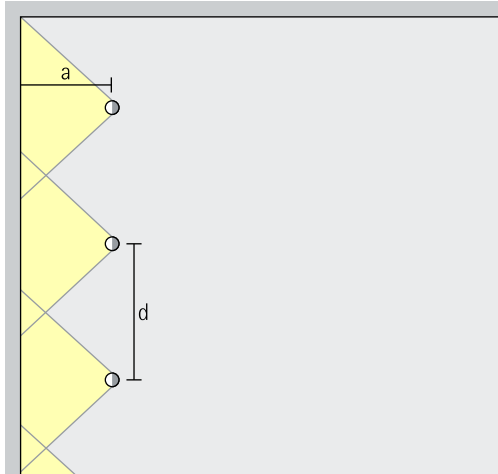

Arrangement: $a = 1/3 \times h$

For good longitudinal uniformity, the spacing (d) of Pantrac lens wallwashers may be up to 1.5 times the offset from the wall (a).

Arrangement: $d \leq 1.5 \times a$

The optimal wall offset and luminaire spacing for each product are indicated in the wallwasher tables in the catalogue and the product data sheets.