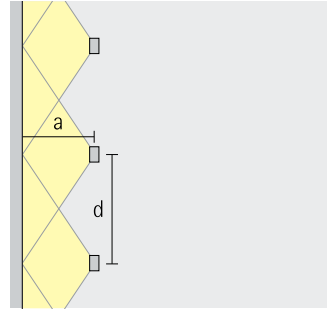

Large luminaire spacing
The high-efficiency Pantrac lighting technology enables luminaire spacing of up to one and a half times the distance to the wall.

Special characteristics

-  Outstanding uniformity
-  Easy installation
-  Wide luminaire spacing with wallwashing