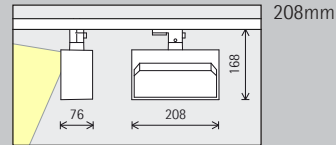

Pantrac for track 220-240V

Construction size

LED module
Maximum value at 4000K CRI 82

12W/1650lm

24W/3300lm

Light colour

	2700K CRI 92		3500K CRI 92
	3000K CRI 92		4000K CRI 82
	3000K CRI 97		4000K CRI 92

	2700K CRI 92		3500K CRI 92
	3000K CRI 92		4000K CRI 82
	3000K CRI 97		4000K CRI 92

Light distribution

	Lens wallwashers
	Wallwash

	Lens wallwashers
	Wallwash

Control

	Switchable		DALI
	Phase dimmable + On-board Dim		Casambi Bluetooth

	Switchable		DALI
	Phase dimmable + On-board Dim		Casambi Bluetooth

Colour (housing)

	White		Silver
	Black		10,000 colours *

	White		Silver
	Black		10,000 colours *