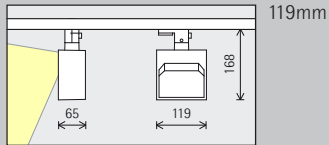

Pantrac for track 220-240V

Construction size

LED module
Maximum value at 4000K CRI 82

12W/1650lm

24W/3300lm

Light colour

	2700K CRI 92		3500K CRI 92
	3000K CRI 92		4000K CRI 82
	3000K CRI 97		4000K CRI 92

	2700K CRI 92		3500K CRI 92
	3000K CRI 92		4000K CRI 82
	3000K CRI 97		4000K CRI 92

Light distribution

	Lens wallwashers
	Wallwash

	Lens wallwashers
	Wallwash

Control

	Switchable		DALI
	Phase dimmable + On-board Dim		Casambi Bluetooth

	Switchable		DALI
	Phase dimmable + On-board Dim		Casambi Bluetooth

Colour (housing)

	White		Silver
	Black		10,000 colours *

	White		Silver
	Black		10,000 colours *