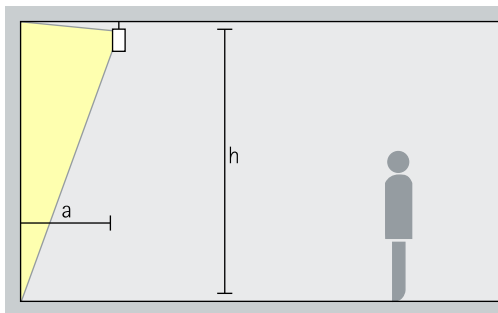

Pantrac for track 220-240V – Luminaire arrangement

Lens wallwashers
Wallwash

Wallwashing

For uniform vertical illuminance, the distance (a) of Pantrac lens wallwashers from the wall should be around one third of the room height (h). The luminaire head has been adjusted precisely for optimum wallwashing.

Arrangement: $a = 1/3 \times h$