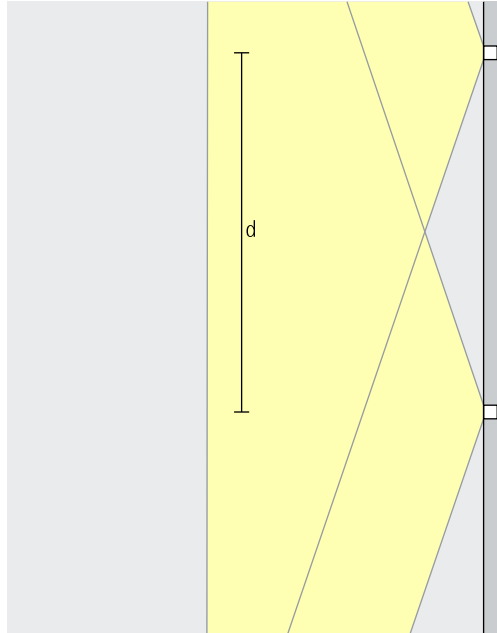

Flush or covered mounting detail

Different light colours

Protection mode IP65

Visor Façade luminaires – Luminaire arrangement

Floor washlights
Wide beam, Deep beam

Washlighting

Visor floor washlights with a wide beam light distribution provide subtle light for a glare-free and uniform illumination of pathways near façades. The recommended mounting height (h) for floor washlights is 0.8m above the ground.

Arrangement: $h = 0.8\text{m}$

For uniform washlighting of the ground, the luminaire spacing (d) may be up to 3 times the mounting height (h). The luminaire spacing for visual guidance may be up to 10 times the mounting height.