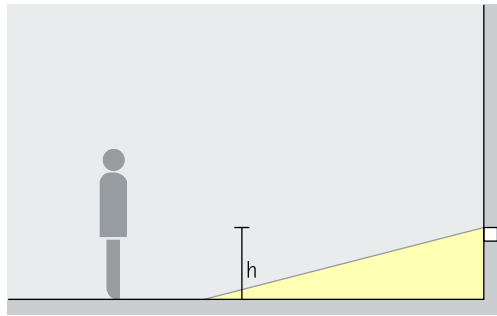

Flush or covered mounting detail

Different light colours

Protection mode IP65

Visor Façade luminaires – Luminaire arrangement

Floor washlights
Wide beam, Deep beam

Washlighting

Visor floor washlights with a wide beam light distribution provide subtle light for a glare-free and uniform illumination of pathways near façades. The recommended mounting height (h) for floor washlights is 0.8m above the ground.

Arrangement: $h = 0.8\text{m}$

For uniform washlighting of the ground, the luminaire spacing (d) may be up to 3 times the mounting height (h). The luminaire spacing for visual guidance may be up to 10 times the mounting height.