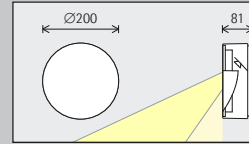

6W/825lm

	2700K CRI 92 *		3500K CRI 92 *
	3000K CRI 92		4000K CRI 82
	3000K CRI 97 *		4000K CRI 92 *

Floor washlights	
	Wide beam
	Deep beam

Switchable

Graphit m
10,000 colours *

Accessories

	Junction box		Sealing plate
	Concrete mounting enclosure		Suction holder