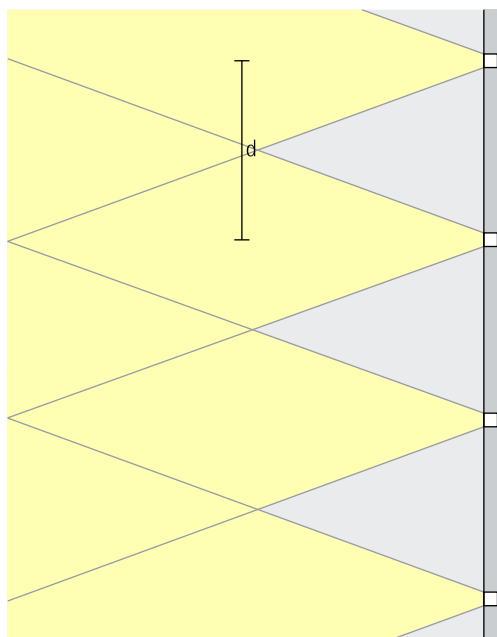

For uniform washlighting of the ground, the luminaire spacing (d) may be up to 3 times the mounting height (h). The luminaire spacing for visual guidance may be up to 10 times the mounting height.

Arrangement: $d = 3 \times h$