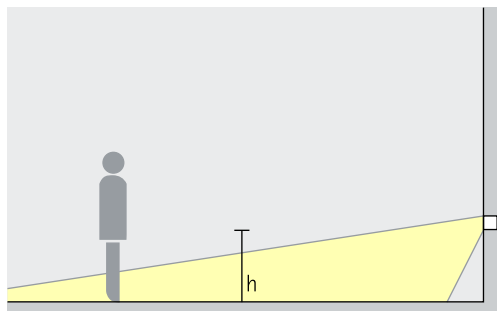

Visor floor washlights with a deep beam illuminate open areas along façades uniformly with subtle and glare-free light. The recommended mounting height (h) for floor washlights is 0.8m above the ground.

Arrangement: $h = 0.8\text{m}$