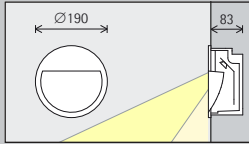

Arrangement: $d = 3 \times h$

Visor floor washlights with a deep beam illuminate open areas along façades uniformly with subtle and glare-free light. The recommended mounting height (h) for floor washlights is 0.8m above the ground.

Arrangement: $h = 0.8\text{m}$

For uniform washlighting of the ground, the luminaire spacing (d) may be up to 3 times the mounting height (h). The luminaire spacing for visual guidance may be up to 10 times the mounting height.

Arrangement: $d = 3 \times h$

Hotel Lago, Ulm.
Architect: Nething
Generalplaner
Ulm/Neu-Ulm.
Lighting design:
Conplanning GmbH,
Ulm/Neu-Ulm/
Günzburg.

Visor Façade luminaires

Construction size Ø 190mm

LED performance class