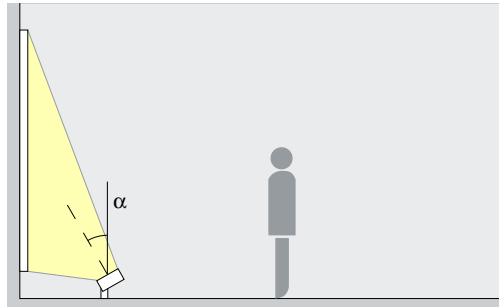

Floodlights

Wide flood, Extra wide flood

Washlighting

Kona XS projectors ensure uniform floodlighting of wall surfaces or trees. The ideal angle of tilt (α) for this is around 30° .

Arrangement: $\alpha = 30^\circ$