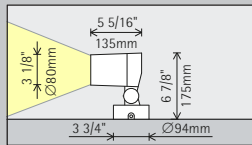

Arrangement: $a = 1/3 \times h$ or $\gamma = 55^\circ$

For good longitudinal uniformity, the spacing (d) of Kona XS lens wallwashers may be up to 1.2 times the offset from the wall (a).

Arrangement: $d \leq 1.2 \times a$

Optimal wall offset and luminaire spacing values are indicated in the wallwasher tables on the product data sheets.

Kona XS Projectors, floodlights, wallwasher

Construction size

Ø 3 1/8"

LED module Maximum value at 4000K CRI 82