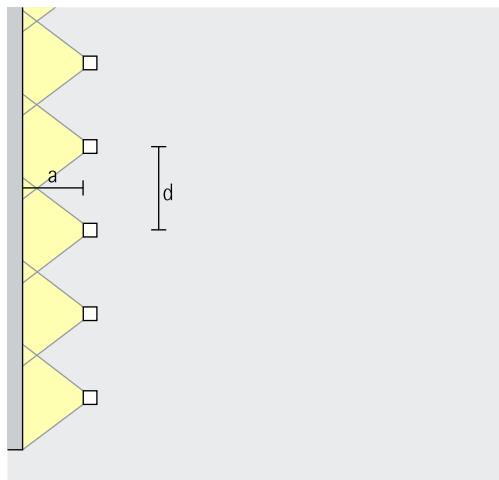

Arrangement: $\alpha = 30^\circ$

Lens wallwashers

Wallwash

Wallwashing

Uniform vertical illuminance in the outdoor area defines spatial borders. Here, the distance (a) of Kona XS lens wallwashers from the wall should be around one third of the room height (h). This results in an angle of tilt (γ) of approx. 55° .

Arrangement: $a = 1/3 \times h$ or $\gamma = 55^\circ$

For good longitudinal uniformity, the spacing (d) of Kona XS lens wallwashers may be up to 1.2 times the offset from the wall (a).

Arrangement: $d \leq 1.2 \times a$