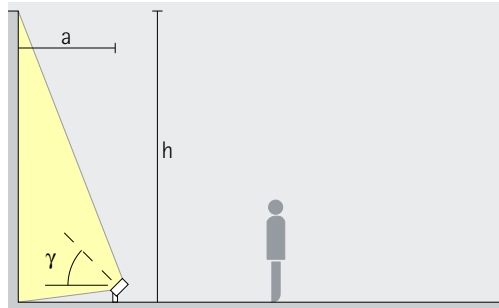

Pivotable through 130°

Different light colors

Wet location

Kona XS Projectors, floodlights, wallwashers – Luminaire arrangement

Projectors

Narrow spot, Spot, Flood

Accentuation

The ideal angle of tilt (γ) for accent lighting with Kona XS projectors is around 30° . This emphasizes the three-dimensionality of architectural details, sculptures or trees, without distorting the spatial impression with excessive shadowing.

Arrangement: $\alpha = 30^\circ$

Floodlights

Wide flood, Extra wide flood

Washlighting

Kona XS projectors ensure uniform floodlighting of wall surfaces or trees. The ideal angle of tilt (α) for this is around 30° .

Arrangement: $\alpha = 30^\circ$

Lens wallwashers

Wallwash

Wallwashing

Uniform vertical illuminance in the outdoor area defines spatial borders. Here, the distance (a) of Kona XS lens wallwashers from the wall should be around one third of the room height (h). This results in an angle of tilt (γ) of approx. 55° .