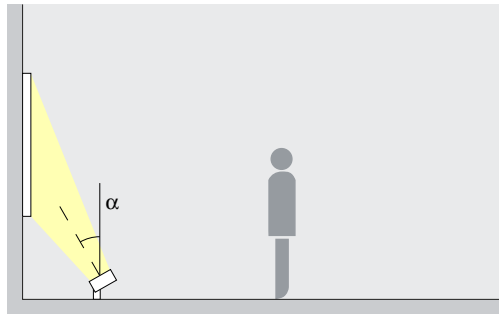

Pivotable through 130°

Different light colors

Wet location

Kona XS Projectors, floodlights, wallwashers – Luminaire arrangement

Projectors

Narrow spot, Spot, Flood

Accentuation

The ideal angle of tilt (γ) for accent lighting with Kona XS projectors is around 30° . This emphasizes the three-dimensionality of architectural details, sculptures or trees, without distorting the spatial impression with excessive shadowing.