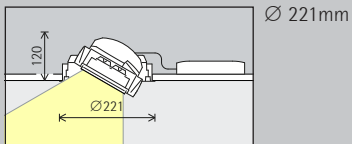

24W/3300lm	8W/1100lm (Narrow spot)
38W/4920lm	13W/1640lm (Narrow spot)

	2700K CRI 92		3500K CRI 92
	3000K CRI 92		4000K CRI 82
	3000K CRI 97		4000K CRI 92

Inbouwspots	Inbouwbreedstralers
Narrow spot	Wide flood
Spot	Extra wide flood
Flood	Oval flood
Inbouw-lens-wallwashers	
Wallwash	

Schakelbaar	DALI
Fasendimbaar	Casambi Bluetooth

Zwart
10.000 kleuren *

* op aanvraag verkrijgbaar

Artikelnummers en plannings-
gegevens:
www.erco.com/016053

Design en toepassing:
www.erco.com/gimbal-r