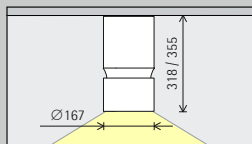

Atrium double focus Surface-mounted luminaires

Construction size

Size 5