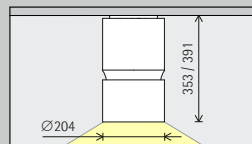

Size 7

LED module
Maximum value
at 4000K CRI 82

24.2W/3259lm
37.1W/4583lm

48.3W/6518lm
74.1W/9166lm

Light colour

	2700K CRI 92		3500K CRI 92
	3000K CRI 92		4000K CRI 82
	3000K CRI 97		4000K CRI 92

	2700K CRI 92		3500K CRI 92
	3000K CRI 92		4000K CRI 82
	3000K CRI 97		4000K CRI 92

Light distribution

Surface-mounted downlights	
	Flood
	Wide flood

Surface-mounted downlights	
	Flood
	Wide flood

Control

	Switchable
	Phase dimmable
	DALI

	Switchable
	Phase dimmable
	DALI

Colour (housing)

	White		Silver
	Black		10,000 colours *

	White		Silver
	Black		10,000 colours *

Colour (anti-glare cone)

	Silver matt		10,000 colours *
	Black		

	Silver matt		10,000 colours *
	Black