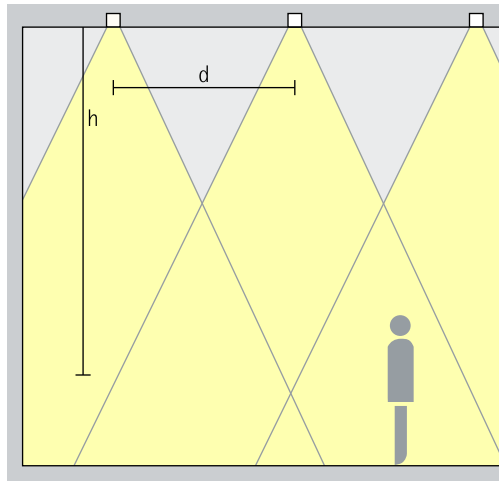

Surface-mounted downlights
Flood, Wide flood

General lighting
For uniform general lighting, the luminaire spacing (d) between two Atrium double focus downlights can be half the height (h) of the luminaire above the working plane (rough guide).