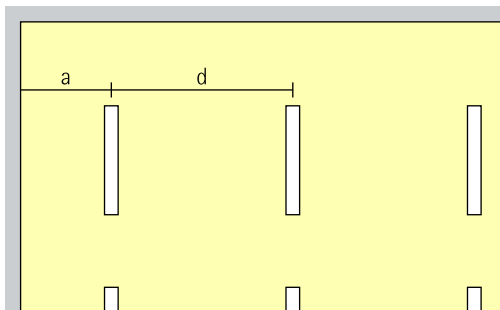

Cut-off 30° from horizontal

Different light colors

Compar linear Surface-mounted luminaires – Luminaire arrangement

Surface-mounted downlights Wide flood, Extra wide flood

General lighting

For optimum general lighting, the luminaire spacing (d) between two Compar downlights may, as a rough guide, be up to 1.5 times the height (h) of the luminaire above the working plane.

Arrangement: $d \leq 1.5 \times h$

The recommended offset from the wall is half the luminaire spacing.

Arrangement: $a = d / 2$

Surface-mounted downlights oval wide flood Oval wide flood

General lighting

For efficient workplace illumination in the office, with optimal uniformity and good facial recognition, the luminaire spacing (d) of Compar downlights with oval wide flood distribution (d) may be up to 1.5 times the height (h) of the luminaire above the working plane.

Arrangement: $d \leq 1.5 \times h$

Surface-mounted downlights oval flood Oval flood

Linear lighting

With linear arrangements and for uniform lighting, the luminaire spacing (d) between two Compar surface-mounted downlights may be up to 1.5 times the height (h) of the luminaire above the working plane (rough guide).