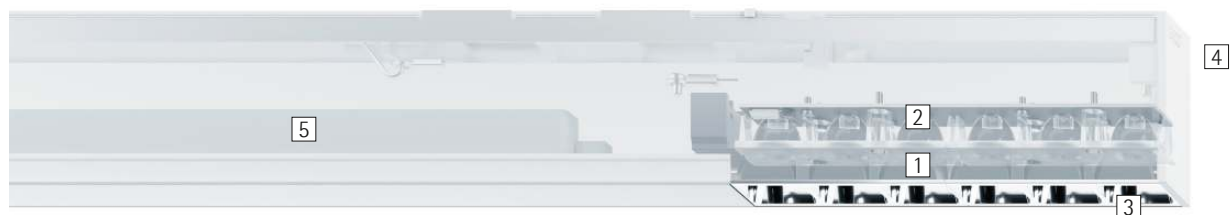

Compar linear – Powerhouse for linear aesthetics

Versatile, elegant surface-mounted luminaires with a linear profile

Two linear Compar modules, united in an elegant, slender profile: Compar linear surface-mounted luminaires feature uncomplicated installation, and are simultaneously high quality tools for illuminating offices and public buildings. The innovative linear lighting technology offers various wattages and light distributions – for general lighting as well as for the standard-compliant, glare-free lighting of office workplaces. The catches for fixing to the ceiling fitting are

discreetly concealed in a slender shadow gap. These luminaires therefore expand the Compar family into a range that can be used to solve a wide variety of lighting tasks in a uniform way.

Compar linear Surface-mounted luminaires

1 ERCO lens system

- Made of optical polymer
- Light distributions: wide flood, extra wide flood, oval wide flood or oval flood

2 ERCO LED-module

- High-power LEDs: warm white (2700K or 3000K) or neutral white (3500K or 4000K)

Compar linear Surface-mounted luminaires

Louvres for efficient visual comfort

A louvre is designed to restrict the view into the luminaire, achieving efficient visual comfort with an emission angle of 90°. An anti-glare louvre available in black or silver enables the luminaire to blend with the material and color of the ceiling.