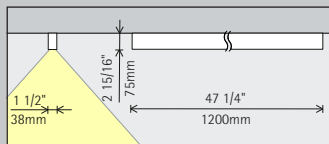

Compar linear Surface-mounted luminaires

Construction size

47 1/4"

LED module
Maximum value
at 4000K CRI 82

24W/3300lm
38W/4920lm

Light color

	2700K CRI 92		3500K CRI 92
	3000K CRI 92		4000K CRI 82
	3000K CRI 97		4000K CRI 92

Light distribu-
tion

Surface-mounted downlights	Surface-mounted down- lights oval wide flood
Wide flood	Oval wide flood
Extra wide flood	Surface-mounted downlights oval flood
	Oval flood

Control

	Switchable
0-10V	0-10V

Color
(housing/louvre)

	White/Silver		10,000 colors */ Silver
	White/Black		10,000 colors */ Black

Accessories

	Spacer set