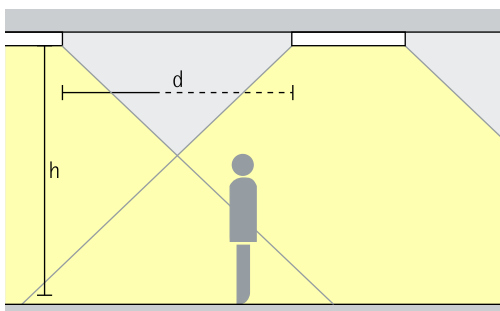

Compar linear Surface-mounted luminaires

Louvres for efficient visual comfort

A louvre is designed to restrict the view into the luminaire, achieving efficient visual comfort with an emission angle of 90°. An anti-glare louvre available in black or silver enables the luminaire to blend with the material and color of the ceiling.

Cut-off 30° from horizontal

Different light colors

Compar linear Surface-mounted luminaires – Luminaire arrangement

Surface-mounted downlights Wide flood, Extra wide flood

General lighting

For optimum general lighting, the luminaire spacing (d) between two Compar downlights may, as a rough guide, be up to 1.5 times the height (h) of the luminaire above the working plane.

Arrangement: $d \leq 1.5 \times h$

The recommended offset from the wall is half the luminaire spacing.

Arrangement: $a = d / 2$

Surface-mounted downlights oval wide flood Oval wide flood

General lighting

For efficient workplace illumination in the office, with optimal uniformity and good facial recognition, the luminaire spacing (d) of Compar downlights with oval wide flood distribution (d) may be up to 1.5 times the height (h) of the luminaire above the working plane.

Arrangement: $d \leq 1.5 \times h$

Surface-mounted downlights oval flood Oval flood

Linear lighting

With linear arrangements and for uniform lighting, the luminaire spacing (d) between two Compar surface-mounted downlights may be up to 1.5 times the height (h) of the luminaire above the working plane (rough guide).