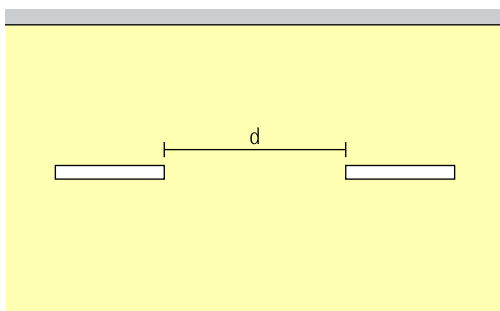

Linear lighting

With linear arrangements and for uniform lighting, the luminaire spacing (d) between two Compar surface-mounted downlights may be up to 1.5 times the height (h) of the luminaire above the working plane (rough guide).

Arrangement: $d \leq 1.5 \times h$

Application area: hallways and corridors as well as above tables.