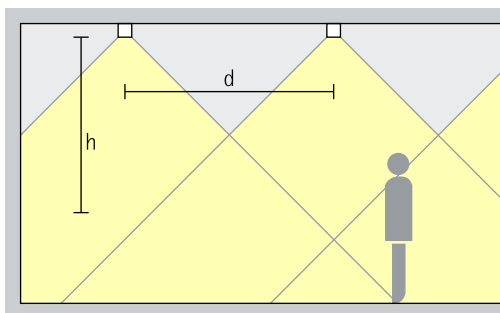

Compar linear Surface-mounted luminaires

Louvres for efficient visual comfort

A louvre is designed to restrict the view into the luminaire, achieving efficient visual comfort with an emission angle of 90°. An anti-glare louvre available in black or silver enables the luminaire to blend with the material and color of the ceiling.

Cut-off 30° from horizontal

Different light colors

Compar linear Surface-mounted luminaires – Luminaire arrangement

Surface-mounted downlights Wide flood, Extra wide flood

General lighting

For optimum general lighting, the luminaire spacing (d) between two Compar downlights may, as a rough guide, be up to 1.5 times the height (h) of the luminaire above the working plane.