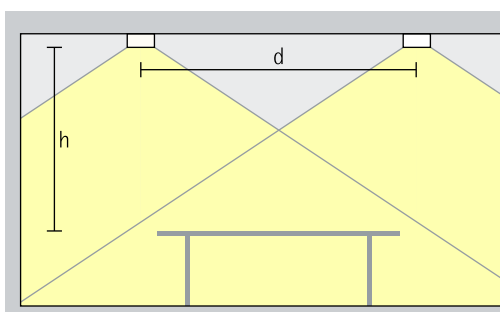

Cut-off 30° from horizontal

Different light colors

Compar linear Surface-mounted luminaires – Luminaire arrangement

Surface-mounted downlights Wide flood, Extra wide flood

General lighting

For optimum general lighting, the luminaire spacing (d) between two Compar downlights may, as a rough guide, be up to 1.5 times the height (h) of the luminaire above the working plane.

Arrangement: $d \leq 1.5 \times h$

The recommended offset from the wall is half the luminaire spacing.

Arrangement: $a = d / 2$

Surface-mounted downlights oval wide flood Oval wide flood

General lighting

For efficient workplace illumination in the office, with optimal uniformity and good facial recognition, the luminaire spacing (d) of Compar downlights with oval wide flood distribution (d) may be up to 1.5 times the height (h) of the luminaire above the working plane.