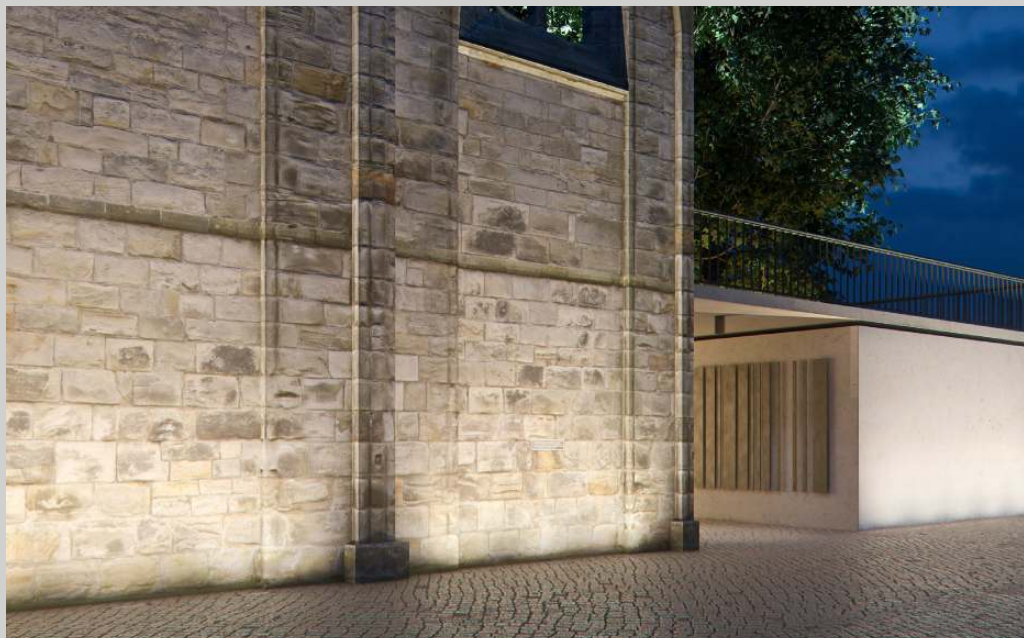

* available on request

Article numbers and planning data:
www.erco.com/015411-us

Design and application:
www.erco.com/site