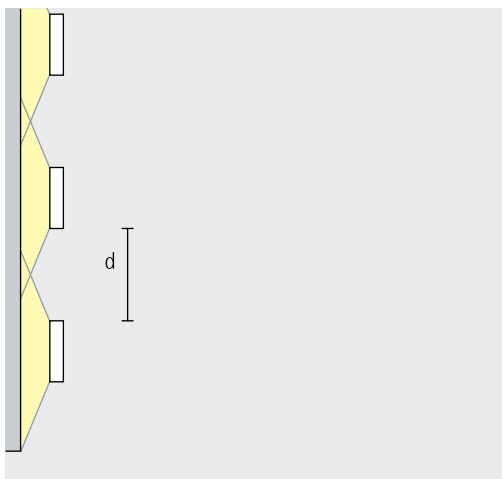

For good longitudinal uniformity, the spacing (d) of two Site grazing light wallwashers may be up to 1m.

Arrangement: $d \leq 1\text{m}$

The optimal wall offset and luminaire spacing for each product are indicated in the wallwasher tables in the catalogue and the product data sheets.