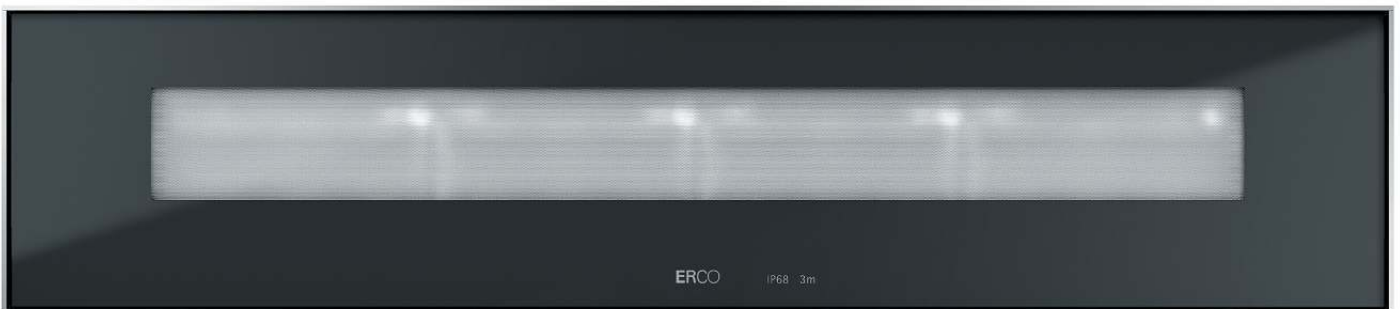

# Site – Emphasizing wall structures for a three-dimensional effect

## **Grazing light wallwashers accentuate surface texture on walls and façades**

Site emphasizes the haptic impression of architectural materials – the grazing light wallwasher makes even the finest structures of wood, concrete and brick and rough surfaces such as natural stone clearly visible. Site creates rich-contrast, structurally appealing effects with light and shadow. The light can be comfortably swivelled in both directions up to an inclination angle of 10 degrees. Thanks to its asymmetric distribution, the graz-

ing light wallwasher generates an extremely uniform beam of light even when the luminaire is positioned up to 12" (30cm) in front of the wall. Site creates both atmospheric light displays and efficient outdoor lighting.