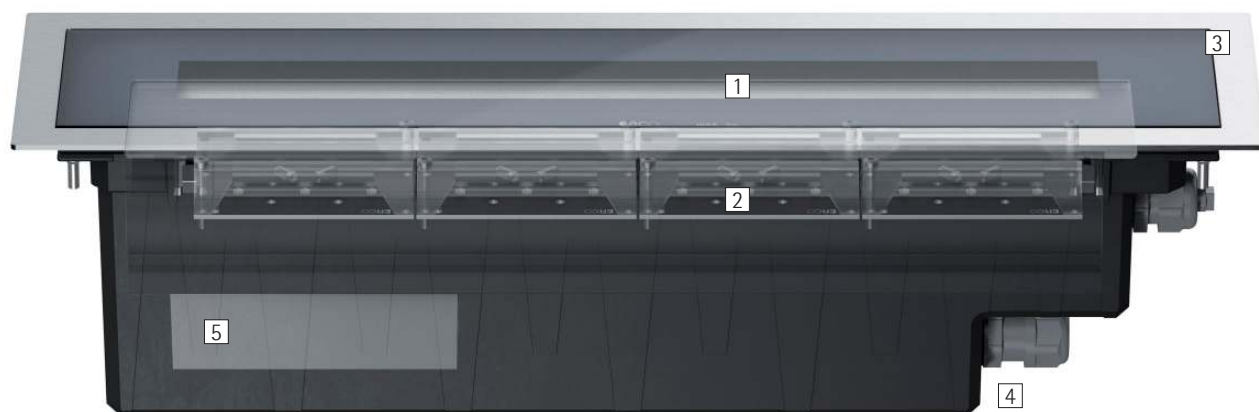

# Site – Emphasizing wall structures for a three-dimensional effect

## **Grazing light wallwashers accentuate surface texture on walls and façades**

Site emphasizes the haptic impression of architectural materials – the grazing light wallwasher makes even the finest structures of wood, concrete and brick and rough surfaces such as natural stone clearly visible. Site creates rich-contrast, structurally appealing effects with light and shadow. The light can be comfortably swivelled in both directions up to an inclination angle of 10 degrees. Thanks to its asymmetric distribution, the graz-

ing light wallwasher generates an extremely uniform beam of light even when the luminaire is positioned up to 12" (30cm) in front of the wall. Site creates both atmospheric light displays and efficient outdoor lighting.