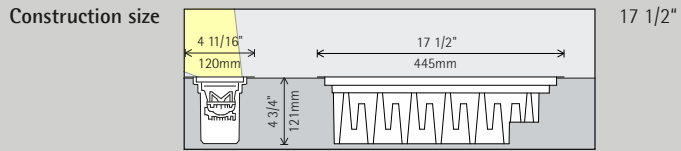

Site In-ground luminaires

LED module
Maximum value
at 4000K CRI 82

24W/3300lm

Light color

	2700K CRI 92 *		3500K CRI 92 *
	3000K CRI 92		4000K CRI 82
	3000K CRI 97 *		4000K CRI 92 *

Light distribution

Control

0-10V 0-10V

Accessories

	Connection sleeve		Mounting kit
	Recessed housing