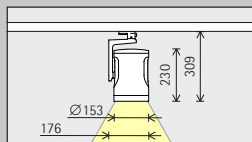

Eclipse InTrack voor spanningsrails 220-240V

Maat

XL
Ø 153mm

LED-module

Maximale waarde bij 4000K CRI 82

32,9W/4624lm	16,8W/1924lm (Narrow spot)
51,9W/6731lm	

Lichtkleur

	2700K CRI 92		3500K CRI 92
	3000K CRI 92		4000K CRI 82
	3000K CRI 97		4000K CRI 92

Lichtverdeling

Spots		Breedstralers	
	Narrow spot		Wide flood
	Spot		Extra wide flood
	Flood		Oval flood
	Lens-wallwashers		Oval wide flood
	Wallwash		

Regeling

	Schakelbaar		DALI
	Casambi Bluetooth		Zigbee

Kleur (huis)

	Wit		Zilver
	Zwart		10.000 kleuren *

Toebehoren

	Lenzen		Lens units		Snoot		DALI-Casambi Gateway
	Filter		Honingraatraster		Antiverblindingskleppen