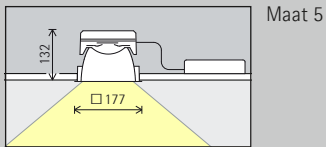

Maat 5

24W/3300lm	6W/825lm (Narrow spot)

	2700K CRI 92		3500K CRI 92
	3000K CRI 92		4000K CRI 82
	3000K CRI 97		4000K CRI 92

Downlights	Richtbare spots
Wide flood	Narrow spot
Extra wide flood	Spot
Lens-wallwashers	Flood
Wallwash	

	Schakelbaar		DALI
	Fasendimbaar		Casambi Bluetooth