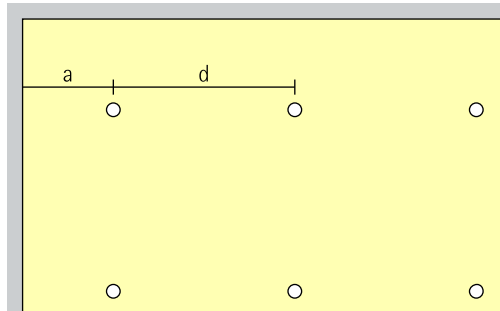

The recommended offset from the wall is half the luminaire spacing.

Arrangement: $a = d / 2$