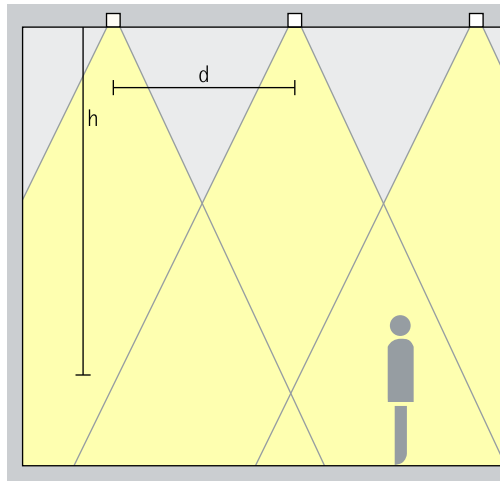

Surface-mounted downlights
Flood, Wide flood

General lighting
For uniform general lighting, the luminaire spacing (d) between two Atrium double focus downlights can be half the height (h) of the luminaire above the working plane (rough guide).