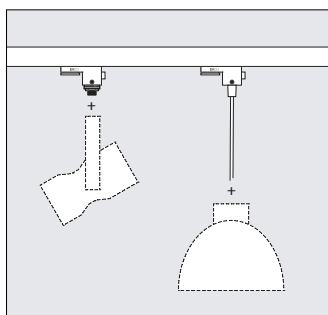

Extensive accessories

Whether straight lines, L-shapes or rectangular configurations: use our extensive range of accessories to adapt the track layout to your project.