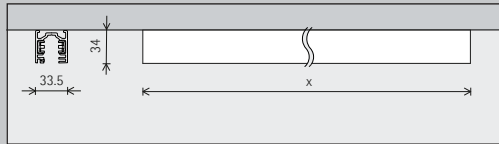

Easy installation

Continuous line arrangements are possible

Switchable

DALI dimmable

ERCO track and singlets

ERCO track

Type of mounting

	Structure
	Recessed (via accessories)
	Pendant (via accessories)