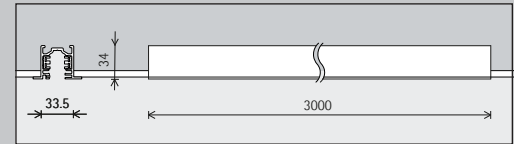

ERCO flanged track

	Recessed
	Pendant (via accessories)

3000mm
Special length *

3-circuit ✓ Switchable ✓ Phase dimmable ✓ Phase dimmable (via Multi Dim) ✓ Push Dim (via Multi Dim) ✓ Casambi Bluetooth ✓ Zigbee	DALI ✓ DALI ✓ DALI dimmable (via Multi Dim)

	White		Silver
	Black		10,000 colours *

Accessories

	3-circuit connection components		Suspension equipment		Adapter
	DALI connection components		Mounting components		Plaster trim profile