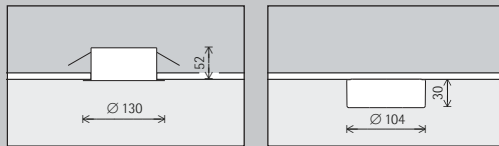

ERCO singlets

1-circuit ✓ Switchable ✓ Phase dimmable ✓ Casambi Bluetooth ✓ Zigbee	DALI ✓ DALI

White	10,000 colours *
Black