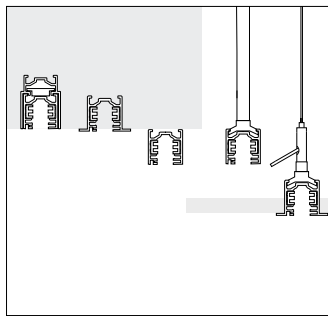

ERCO track and singlets