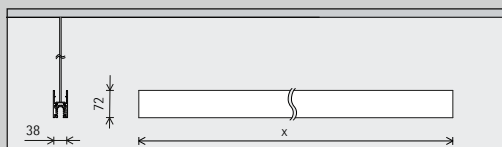

ERCO Hi-trac track with uplights – Luminaire arrangement

Luminaires, indirect

General lighting

The LED module, mounted flush into the Hi-trac track from above, projects the light onto the ceiling, emphasising the dimensions of high rooms. The ideal distance (a) of the light structure to the ceiling is 0.8m.

ERCO Hi-trac track with uplights

ERCO Hi-trac track

Type of mounting

Length

2000mm	4000mm
3000mm	Special length *

Application

3-circuit ✓ Switchable ✓ Phase dimmable ✓ Phase dimmable (via Multi Dim) ✓ Push Dim (via Multi Dim) ✓ Casambi Bluetooth ✓ Zigbee	DALI ✓ DALI ✓ DALI dimmable (via Multi Dim)
---	--