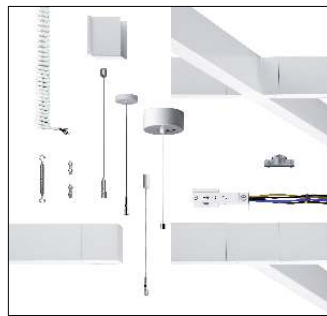

ERCO Hi-trac track with uplights