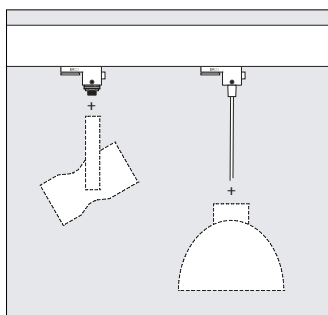

Wide spacing

The heavy-duty Hi-trac profiles allow wide spacing between the suspension points for wire or pendant suspensions.

Extensive accessories

Whether straight lines, L-shapes or rectangular configurations: use our extensive range of accessories to adapt the track layout to your project.