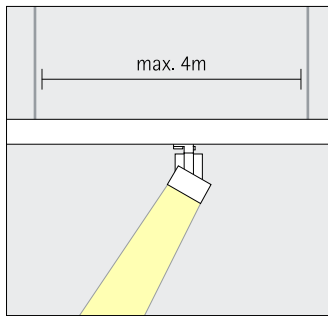

ERCO Hi-trac track with uplights