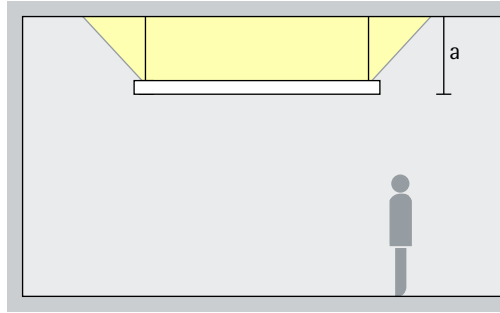

ERCO Hi-trac track with uplights – Luminaire arrangement

Luminaires, indirect

General lighting

The LED module, mounted flush into the Hi-trac track from above, projects the light onto the ceiling, emphasising the dimensions of high rooms. The ideal distance (a) of the light structure to the ceiling is 0.8m.