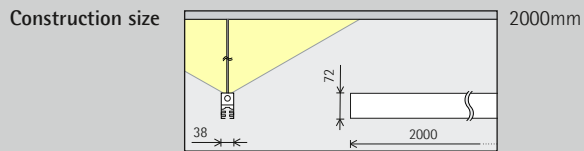

Hi-trac luminaires

LED module
Maximum value
at 4000K CRI 82

12W/1800lm

Light colour (indirect)

	2700K CRI 92		3500K CRI 92
	3000K CRI 92		4000K CRI 82
	3000K CRI 97		4000K CRI 92

Control

	Switchable
	Phase dimmable
	DALI

Colour (housing)

	White
	Silver
	10,000 colours *

* available on request

Article numbers and planning data:
www.erco.com/012190

Design and application:
www.erco.com/hi-trac