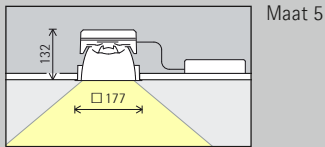

Maat 5

24W/3300lm	6W/825lm (Narrow spot)

	2700K CRI 92		3500K CRI 92
	3000K CRI 92		4000K CRI 82
	3000K CRI 97		4000K CRI 92

Downlights	Richtbare spots
Wide flood	Narrow spot
Extra wide flood	Spot
Lens-wallwashers	Flood
Wallwash	

	Schakelbaar		DALI
	Fasendimbaar		Casambi Bluetooth