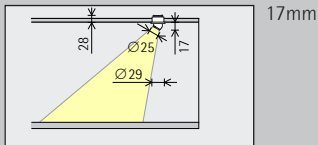

17mm

1W/141lm

	2700K CRI 92		3500K CRI 92
	3000K CRI 92		4000K CRI 92
	3000K CRI 97		

Halfinbouw-armaturen	
	Spot
	Flood
	Wide flood

- ✓ On-board Dim
- ✓ Casambi Bluetooth
- ✓ DALI regelbaar (via Gateway)

Zwart