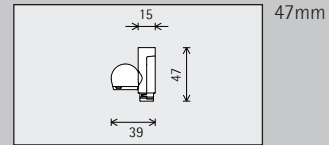

47mm

1W/141lm

	2700K CRI 92		3500K CRI 92
	3000K CRI 92		4000K CRI 92
	3000K CRI 97		

Uitbreidings-armatuurkoppen	
	Spot
	Flood
	Wide flood

- ✓ On-board Dim
- ✓ Casambi Bluetooth
- ✓ DALI regelbaar (via Gateway)

Zwart

Artikelnummers en plannings-
gegevens:
www.erco.com/026070

Design en toepassing:
www.erco.com/axis