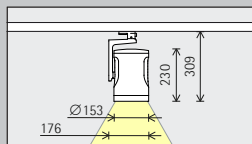

Eclipse InTrack voor spanningsrails 220-240V

Maat

XL
Ø 153mm

LED-module

Maximale waarde bij 4000K CRI 82

33W/4446lm	16,9W/1857lm (Narrow spot)
52,2W/6464lm	

Lichtkleur

	2700K CRI 92		3500K CRI 92
	3000K CRI 92		4000K CRI 82
	3000K CRI 97		4000K CRI 92

Lichtverdeling

Spots		Breedstralers	
	Narrow spot		Wide flood
	Spot		Extra wide flood
	Flood		Oval flood
	Lens-wallwashers		Oval wide flood
	Wallwash		

Regeling

	Schakelbaar		DALI
	Casambi Bluetooth		Zigbee

Kleur (huis)

	Wit		Zilver
	Zwart		10.000 kleuren *

Toebehoren

	Lenzen		Lens units		Snoot		DALI-Casambi Gateway
	Filter		Honingraatraster		Antiverblindingskleppen