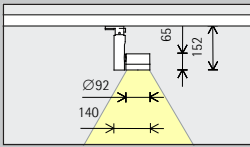

M
Ø 92mm

12,8W/1754lm	4,2W/464lm (Narrow spot)
19,6W/2496lm	

12,6W/1335lm

	2700K CRI 92		3500K CRI 92
	3000K CRI 92		4000K CRI 82
	3000K CRI 97		4000K CRI 92

	Tunable white

Spots	Breedstralers
Narrow spot	Wide flood
Spot	Extra wide flood
Flood	Oval flood
Zoomspots	Oval wide flood
Zoom spot	Lens-wallwashers
Zoom oval	Wallwash
Contourenspots	
Narrow framing	
Wide framing	

Spots	Breedstralers
Spot	Wide flood
Flood	Extra wide flood
Zoomspots	Oval flood
Zoom spot	Oval wide flood
Zoom oval	Lens-wallwashers
Contourenspots	Wallwash
Narrow framing	
Wide framing	

	On-board Dim
	DALI
	Casambi Bluetooth

	DALI
	Casambi Bluetooth

	Wit		Zilver
	Zwart		10.000 kleuren *

	Wit		Zilver
	Zwart		10.000 kleuren *

* op aanvraag verkrijgbaar

Artikelnummers en
planningsgegevens:
www.erco.com/026069

Design en toepassing:
www.erco.com/optec-new