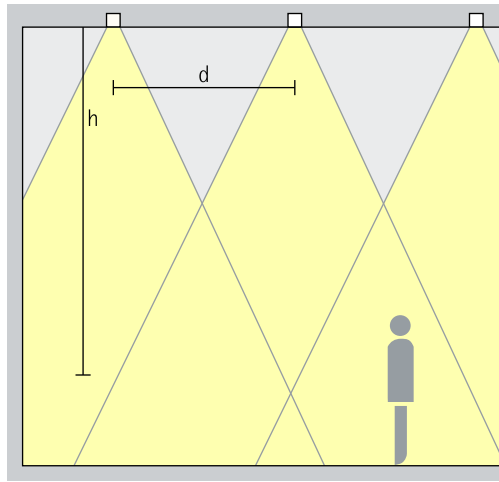

# Atrium double focus Surface-mounted luminaires – Luminaire arrangement

Surface-mounted downlights  
Flood, Wide flood

**General lighting**  
For uniform general lighting, the luminaire spacing ( $d$ ) between two Atrium double focus downlights can be half the height ( $h$ ) of the luminaire above the working plane (rough guide).