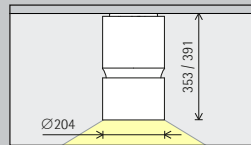

Size 7

LED module
Maximum value
at 4000K CRI 82

24.3W/3144lm
37.3W/4427lm

48.5W/6288lm
74.6W/8854lm

Light colour

	2700K CRI 92		3500K CRI 92
	3000K CRI 92		4000K CRI 82
	3000K CRI 97		4000K CRI 92

	2700K CRI 92		3500K CRI 92
	3000K CRI 92		4000K CRI 82
	3000K CRI 97		4000K CRI 92

Light distribution

Surface-mounted downlights	
	Flood
	Wide flood

Surface-mounted downlights	
	Flood
	Wide flood

Control

	Switchable
	Phase dimmable
	DALI

	Switchable
	Phase dimmable
	DALI

Colour (housing)

	White		Silver
	Black		10,000 colours *

	White		Silver
	Black		10,000 colours *

Colour (anti-glare cone)

	Silver matt		10,000 colours *
	Black		

	Silver matt		10,000 colours *
	Black