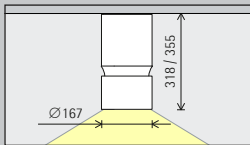

Atrium double focus Surface-mounted luminaires

Construction size

Size 5