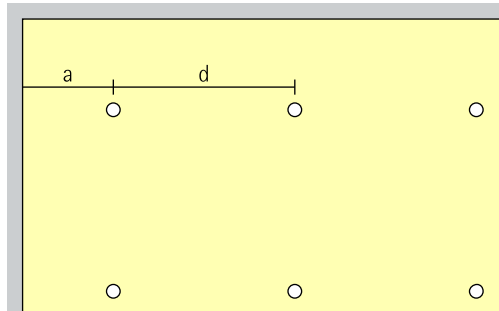

The recommended offset from the wall is half the luminaire spacing.

Arrangement: $a = d / 2$