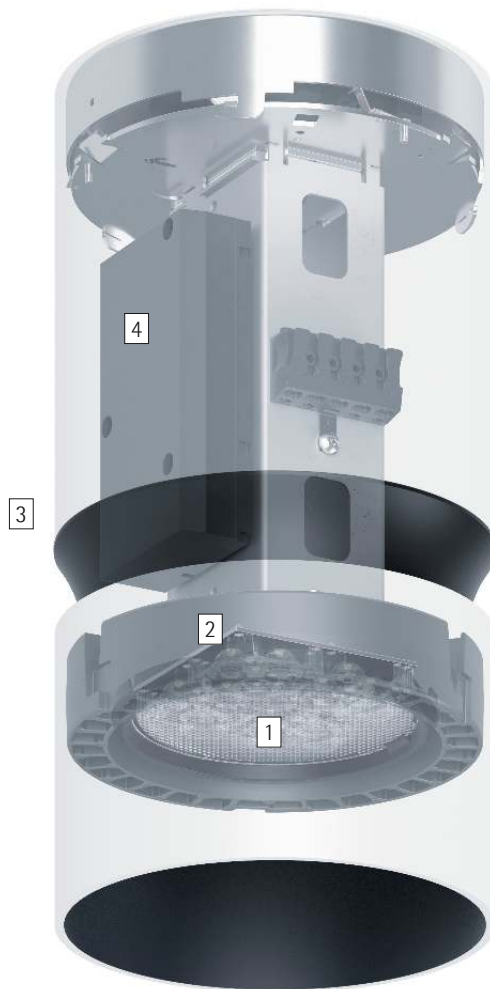

Atrium double focus Surface-mounted luminaires

Structure and characteristics

The features described here are typical of products in this range. Special versions may offer additional or varying features. A comprehensive description of the features of individual products can be found on our website.

1 ERCO Spherolit lens

- Light distributions: flood or wide flood

2 ERCO LED-module

- High-power LEDs: warm white (2700K or 3000K) or neutral white (3500K or 4000K)
- Collimating lens made of optical polymer

3 Cylinder

- White (RAL9002), black or silver
- Cut-off angle 30° or 40°.
- Aluminium profile, powder-coated, black or matt silver coated inside
- Cone: polymer, black
- Ceiling fixture: metal

4 Control gear

- Switchable, phase dimmable or DALI dimmable
- Phase dimmable version: Dimming with external dimmers possible (trailing edge)

Variants on request

1. Housing: 10,000 further colours
2. Please contact your ERCO consultant.

Design and application:
www.erco.com/atrium-df-s