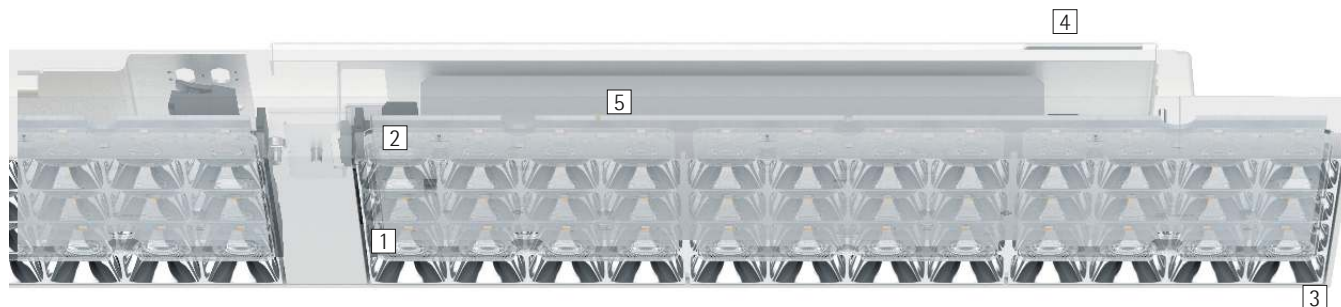

Jilly linear – The versatile light for modern work

An independent design for efficient and ergonomic light in offices

Jilly surface-mounted luminaires are suitable for the efficient, standard-compliant lighting of office workplaces – in rooms with solid ceilings and also for uncomplicated modernisation purposes. The flat housing and striking anti-glare louvre set Jilly apart from conventional office luminaires. The lighting technology combines a highly efficient lens system with an anti-dazzle louvre for visual comfort and luminous efficacy. The wattage and light distribution

enable wide luminaire spacing for economical lighting concepts.

Structure and characteristics

The features described here are typical of products in this range. Special versions may offer additional or varying features. A comprehensive description of the features of individual products can be found on our website.

1 ERCO lens system

- Made of optical polymer
- Light distributions: extra wide flood or oval wide flood

2 ERCO LED-module

- Mid-power LEDs: warm white (2700K or 3000K) or neutral white (3500K or 4000K)

3 Louvre

Louvres for efficient visual comfort

A louvre is designed to restrict the view into the luminaire, achieving efficient visual comfort with an emission angle of 90°. An anti-glare louvre available in black or silver enables the luminaire to blend with the material and colour of the ceiling.