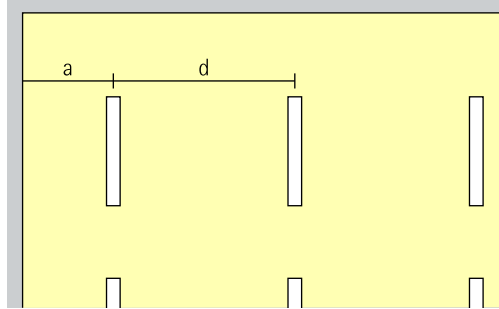

Easy installation

Switchable

DALI dimmable

Jilly linear Surface-mounted luminaires – Luminaire arrangement

Surface-mounted downlights Extra wide flood

General lighting

For the uniform illumination of office workplaces, the luminaire spacing (d) between two Jilly downlights may be up to 1.5 times the height (h) of the luminaire above the working plane (rough guide).

Arrangement: $d \leq 1.5 \times h$

The recommended offset from the wall is half the luminaire spacing.

Arrangement: $a = d / 2$

Surface-mounted downlights oval wide flood Oval wide flood

General lighting

To achieve high uniformity and good facial recognition when illuminating office workplaces, the luminaire spacing of Jilly downlights with oval wide flood light distribution (d) can be up to 1.5 times the height (h) of the luminaire above the working plane.

Arrangement: $d \leq 1.5 \times h$

Jilly linear, with oval wide flood distribution of light transverse to the luminaire, orients itself to luminaire alignment as highly proven for office applications.

Jilly linear Surface-mounted luminaires