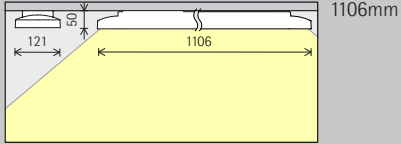

Jilly linear Surface-mounted luminaires

Construction size

LED module
Maximum value
at 4000K CRI 82

36W/6735lm

Light colour

	2700K CRI 92		3500K CRI 92
	3000K CRI 82		4000K CRI 82
	3000K CRI 92		4000K CRI 92

Light distribution

Surface-mounted downlights	Surface-mounted downlights oval wide flood
Extra wide flood	Oval wide flood

Control

	Switchable
	DALI

Colour (housing/louvre)

	White/Silver		10,000 colours */ Silver
	White/Black		10,000 colours */ Black

Accessories

	Spacer set