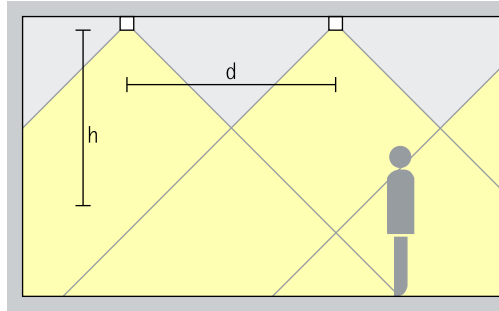

Easy installation

Switchable

DALI dimmable

Jilly linear Surface-mounted luminaires – Luminaire arrangement

Surface-mounted downlights Extra wide flood

General lighting

For the uniform illumination of office workplaces, the luminaire spacing (d) between two Jilly downlights may be up to 1.5 times the height (h) of the luminaire above the working plane (rough guide).

Arrangement: $d \leq 1.5 \times h$

The recommended offset from the wall is half the luminaire spacing.

Arrangement: $a = d / 2$

Surface-mounted downlights oval wide flood Oval wide flood

General lighting

To achieve high uniformity and good facial recognition when illuminating office workplaces, the luminaire spacing of Jilly downlights with oval wide flood light distribution (d) can be up to 1.5 times the height (h) of the luminaire above the working plane.