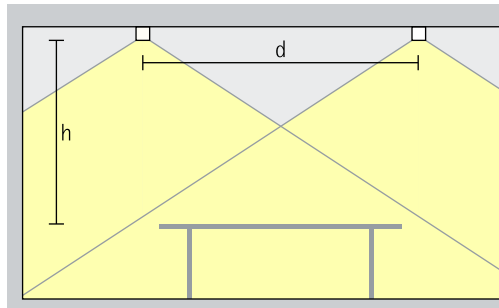

Easy installation

Switchable

DALI dimmable

Jilly linear Surface-mounted luminaires – Luminaire arrangement

Surface-mounted downlights Extra wide flood

General lighting

For the uniform illumination of office workplaces, the luminaire spacing (d) between two Jilly downlights may be up to 1.5 times the height (h) of the luminaire above the working plane (rough guide).

Arrangement: $d \leq 1.5 \times h$

The recommended offset from the wall is half the luminaire spacing.

Arrangement: $a = d / 2$

Surface-mounted downlights oval wide flood Oval wide flood

General lighting

To achieve high uniformity and good facial recognition when illuminating office workplaces, the luminaire spacing of Jilly downlights with oval wide flood light distribution (d) can be up to 1.5 times the height (h) of the luminaire above the working plane.