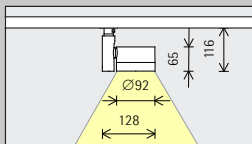

M
 Ø 92mm

12,8W/1754lm	4,2W/464lm (Narrow spot)
19,6W/2496lm	

12,6W/1335lm

	2700K CRI 92		3500K CRI 92
	3000K CRI 92		4000K CRI 82
	3000K CRI 97		4000K CRI 92

	Tunable white
--	---------------

Spots	Breedstralers
Narrow spot	Wide flood
Spot	Extra wide flood
Flood	Oval flood
Zoomspots	Oval wide flood
Zoom spot	Lens-wallwashers
Zoom oval	Wallwash
Contourenspots	
Narrow framing	
Wide framing	